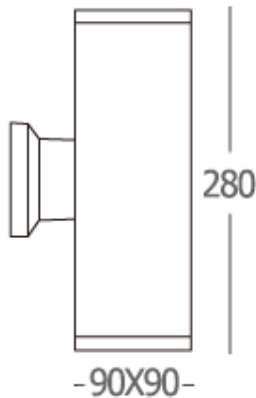

## YORK-R2

1350.-

DIA 90 mm. H 280 mm.

2x E27 MAX. LED 13W

IP 65

- ● Black / Grey
- Aluminium body
- Clear glass cover

WALL LIGHT