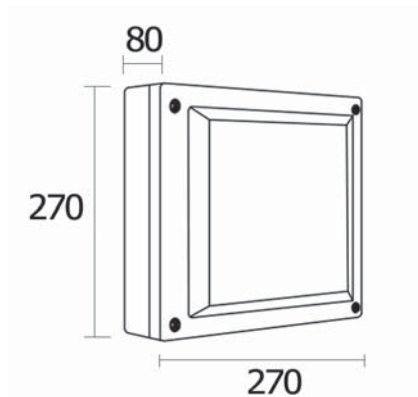

## JACEY-S

1800.-

DIA 270x270 mm D 80 mm.

2x E27 MAX. LED 13W

IP 54

- Black
- Aluminium body
- PC diffuser

WALL LIGHT