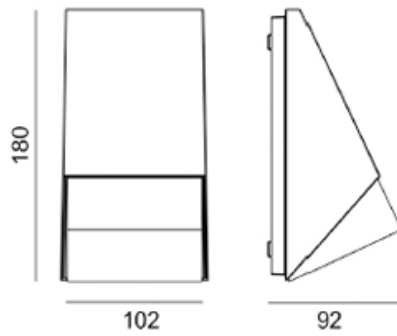

## GLENN

1350.-

DIA 68x140 mm. D 69 mm.

1x GU10 MAX. 50W

IP 54

Black

Aluminium body

Clear glass cover