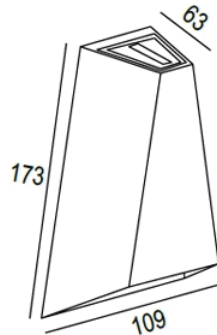

SAGA

2500.-

DIA 109x173 mm. D 63 mm.

LED 2x3W 270lm

3000K

IP 54

Black / Grey

LED Driver Included

Aluminium body

Clear glass cover