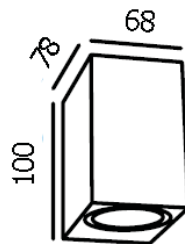

## ELLY-1

2000.-

DIA 68x100 mm. D 78 mm.

LED 6W 490lm

3000K

IP 54

- Black
- LED Driver Included
- Aluminium body
- Clear glass cover