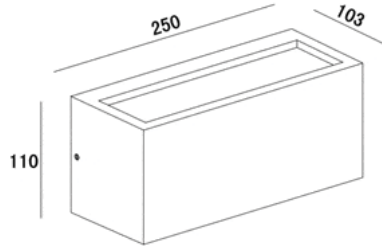

DIA 110x250 mm. D 103 mm.

1x E27 MAX. LED 13W

**IP 54**

Black / Grey

Aluminium body

PC diffuser

**FOX** **2400.-**

DIA 100x250 mm. D 110 mm.