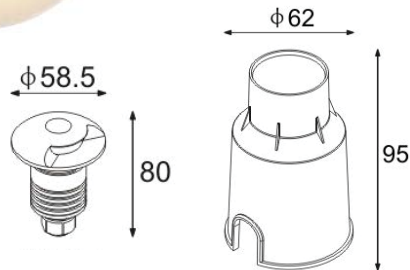

MUSH-R1

1800.-

DIA 58.5 mm. H 58 mm.

CREE CHIP LED 3W 115lm

1-WAY LIGHT ● 3000K 24Vdc

IP 67

Aluminium Cover

Recess Housing Included

Dimmable (0-10V/ Triac) Optional

MUSH-R2

1800.-

DIA 58.5 mm. H 58 mm.

CREE CHIP LED 3W 115lm

2-WAY LIGHT ● 3000K 24Vdc

IP 67

Aluminium Cover

Recess Housing Included

Dimmable (0-10V/ Triac) Optional