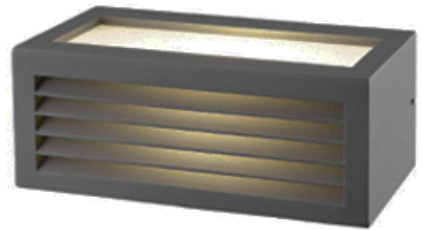

1x E27 MAX. LED 13W

**IP 54**

Black

Aluminium body

PC diffuser

**VICK** **1800.-**

W 110x280 mm. D 85 mm.

1x E27 MAX. LED 13W