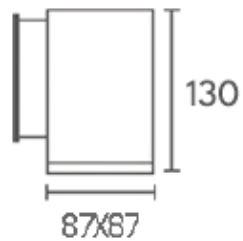

## ALYN-S1

1150.-

DIA 87x87 mm. H 130 mm.

1x GU10 MAX. 50W

IP 65

● ● Black / Grey

Aluminium body

Clear glass cover