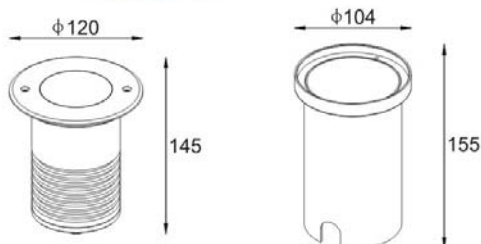

ING-120

5050.-

DIA 120 mm. H 145 mm.

CREE CHIP LED 15W 1320lm

23°

3000K 24Vdc

IP 67

Stainless SUS 316 Cover

Recess Housing Included

Dimmable (0-10V/ Triac) Optional