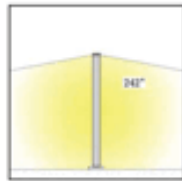

JEDI

4500.-

DIA 95x150 mm. H 700 mm.

LED 12W 470lm

3000K

IP 54

Black

LED Driver Included
Aluminium body

MARON

5200.-

DIA 120 mm. H 600 mm.

LED 12W 455lm

3000K

IP 54

Black

LED Driver Included
Aluminium body

BOLLARD LIGHT