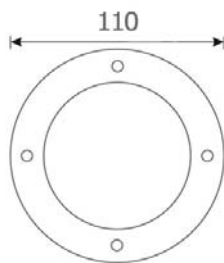

ING-ADJ

2500.-

DIA 110 mm. H 147 mm.

1x GU10 MAX. 50W

IP 67

ADJUSTABLE

Stainless SUS 304 Cover
Recess Housing Included