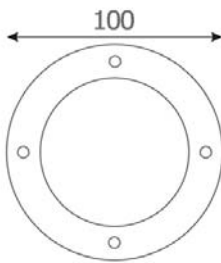

ING-RMR

1500.-

DIA 100 mm. H 105 mm.

1x MR16 MAX. 50W

IP 67

Stainless SUS 304 Cover
Recess Housing Included

ING-RGU

1500.-

DIA 100 mm. H 105 mm.

1x GU10 MAX. 50W

IP 67

Stainless SUS 304 Cover
Recess Housing Included