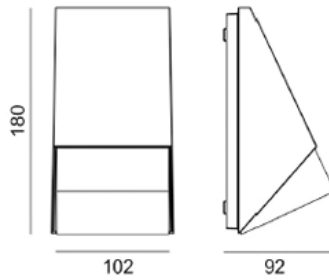

GLATO

2000.-

DIA 102x180 mm. D 92 mm.

1x GU10 MAX. 50W

IP 54

- Surface mounted type
- Sand Black
- Aluminium body
- PC diffuser