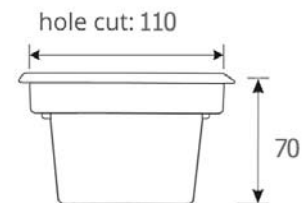

ING-GX53

2000.-

DIA 120 mm. H 70 mm.

1x GX53 MAX. 50W

IP 67

Stainless SUS 304 Cover
Recess Housing Included