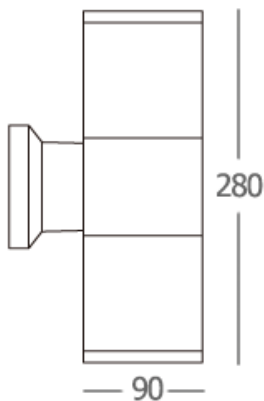

## YORK-S2

1350.-

DIA 90x90 mm. H 280 mm.

2x E27 MAX. LED 13W

**IP 65**

- ● Black / Grey
- Aluminium body
- Clear glass cover

WALL LIGHT