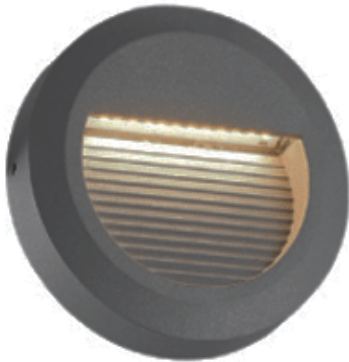

## LOFF

2000.-

DIA 120x120 mm D 270 mm.

1x E27 MAX. LED 13W

IP 54

- Black
- Aluminium body
- Clear glass diffuser

**NEW**

WALL LIGHT