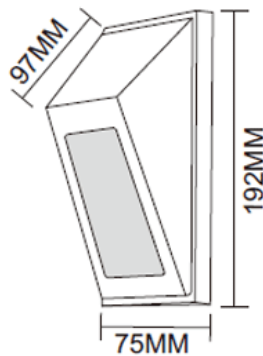

## LINA

2000.-

DIA 75x192 mm. H 97 mm.

LED 5W 350lm

3000K

IP 54

- Surface mounted type
- Sand Black
- LED Driver Included
- Aluminium body

STEP LIGHT