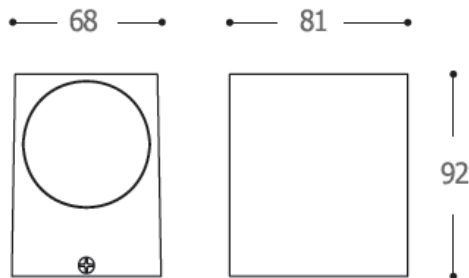

## WATT-S1

800.-

DIA 81x68 mm. D 92 mm.

1x GU10 MAX. 50W

IP 54

- ● Black / Grey
- Aluminium body
- Clear glass cover