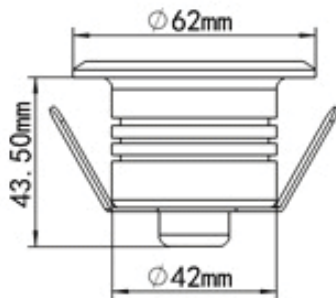

ING-62

2200.-

DIA 62 mm. H 42.5 mm.

OSRAM CHIP LED 3W 115lm

3000K 24Vdc

- Aluminium 6063 Cover
- Recess Housing Included
- Honeycomb included
- Dimmable (0-10V/ Triac) Optional