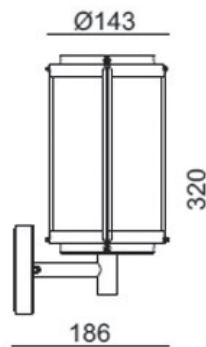

**CARTER****2000.-**

DIA 143x320 mm. D 186 mm.

**1x E27 MAX. LED 13W****IP 54**

Black  
Aluminium body  
Clear glass diffuser

**ELLI****1800.-**

DIA 130x130 mm D 300 mm.

**1x E27 MAX. LED 13W****IP 54**

Black  
Aluminium body  
Clear glass diffuser