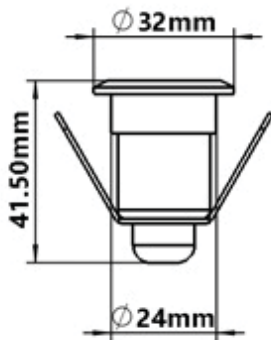

ING-32

2200.-

DIA 32 mm. H 41.5 mm.

CREE CHIP LED 1W 75lm

3000K 24Vdc

- Stainless SUS 304 Cover
- Recess Housing Included
- Honeycomb included
- Dimmable (0-10V/ Triac) Optional