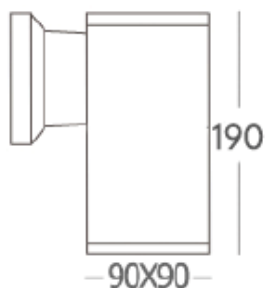

## YORK-S1

1150.-

DIA 90x90 mm. H 190 mm.

1x E27 MAX. LED 13W

**IP 65**

- ● Black / Grey
- Aluminium body
- Clear glass cover