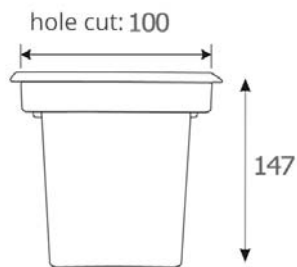

ING-ADJ

2500.-

DIA 110 mm. H 147 mm.

1x GU10 MAX. 50W

IP 67

ADJUSTABLE

Stainless SUS 304 Cover
Recess Housing Included