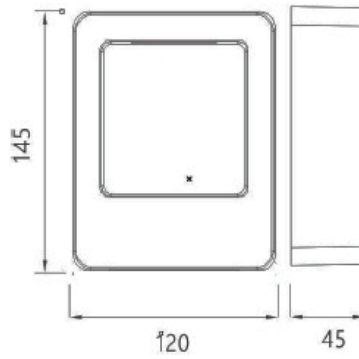

Black

LED Driver Included

Aluminium body

SAM **2000.-**

DIA 100x100 mm. D 100 mm.

LED 2x3W 430lm

3000K

IP 65

Black

LED Driver Included

Aluminium body