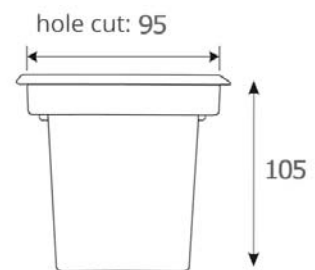

ING-RGU

1500.-

DIA 100 mm. H 105 mm.

1x GU10 MAX. 50W

IP 67

Stainless SUS 304 Cover
Recess Housing Included