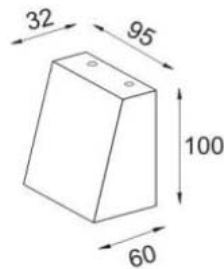

## VERON

2000.-

DIA 65x88 mm. D 40 mm.

 LED 1x3W 270lm

 3000K **IP 54**

- ● Black / Grey
- LED Driver Included
- Aluminium body
- Clear glass cover

WALL LIGHT

**VEGA** **2400.-**