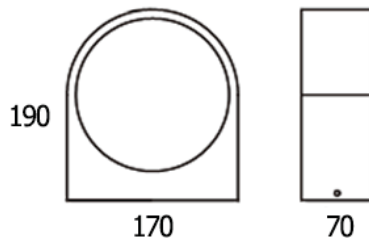

## HALLY

1600.-

DIA 70x170 mm D 190 mm.

1x E27 MAX. LED 13W

IP 54

Black

Aluminium body

Frosted glass diffuser