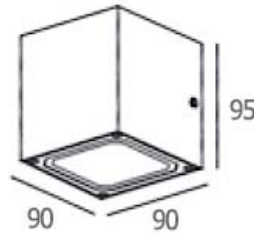

## WEBB-G9

1200.-

DIA 90x95 mm. D 90 mm.

1x G9 MAX. 40W

IP 54

Black / Grey

Aluminium body

Clear glass cover