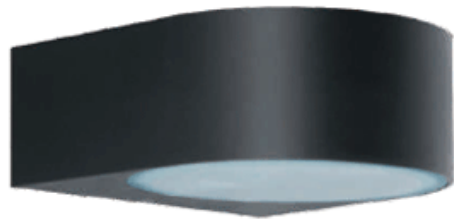

## HALLY

1600.-

DIA 70x170 mm D 190 mm.

1x E27 MAX. LED 13W

IP 54

Black

Aluminium body

Frosted glass diffuser