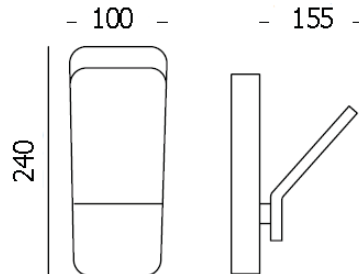

RIVA

2000.-

DIA 100x240 mm. D 155 mm.

LED 6W 600lm

3000K

IP 54

- Black
- LED Driver Included
- Aluminium body