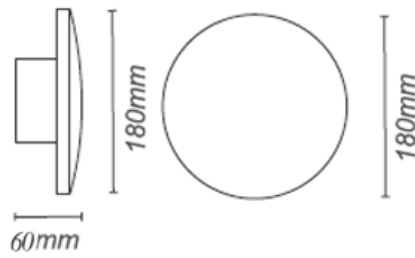

PIMM **3500.-**

DIA 180 mm. D 60 mm.

LED 12W 455lm
3000K **IP 54**

● Black
Aluminium body

ZEAL **1500.-**

DIA 150x180 mm. D 83 mm.

LED 12W 880lm
3000K **IP 54**

● Black
Aluminium body
PC diffuser