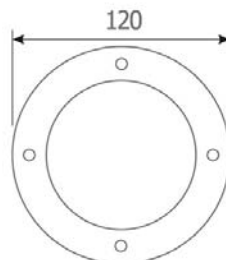

ING-GX53

2000.-

DIA 120 mm. H 70 mm.

1x GX53 MAX. 50W

IP 67

Stainless SUS 304 Cover
Recess Housing Included