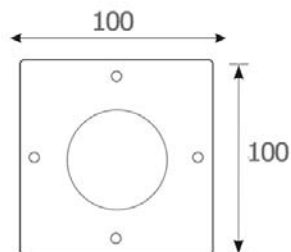

ING-SGU

1500.-

DIA 100x100 mm. H 105 mm.

1x GU10 MAX. 50W

IP 67

Stainless SUS 304 Cover
Recess Housing Included