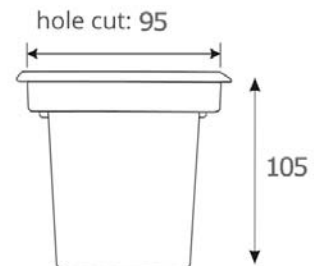

ING-SGU

1500.-

DIA 100x100 mm. H 105 mm.

1x GU10 MAX. 50W

IP 67

Stainless SUS 304 Cover
Recess Housing Included