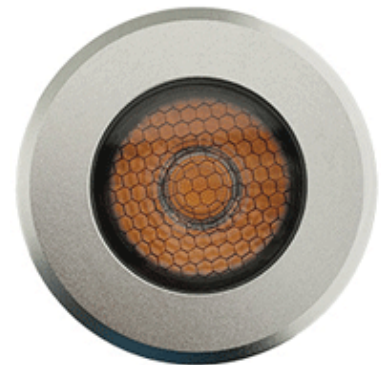

ING-92

3000.-

DIA 78 mm. H 75 mm.

OSRAM CHIP LED 9W 735lm

3000K 24Vdc

Aluminium 6063 Cover

Recess Housing Included

Honeycomb included

Dimmable (0-10V/ Triac) Optional