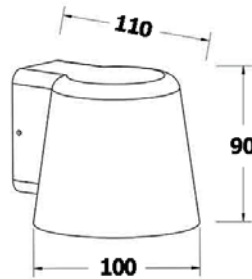

## MIND

1200.-

DIA 100 mm. H 90 mm.

1x GU10 MAX. 50W

IP 54

Black

Aluminium body

Clear glass cover