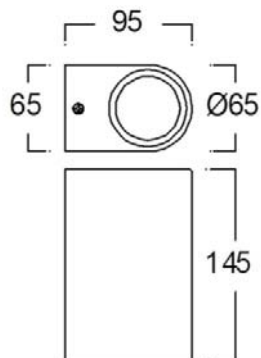

## WATT-R2

1000.-

DIA 65x145 mm. D 95 mm.

2x GU10 MAX. 50W

IP 54

- ● Black / Grey
- Aluminium body
- Clear glass cover

WALL LIGHT