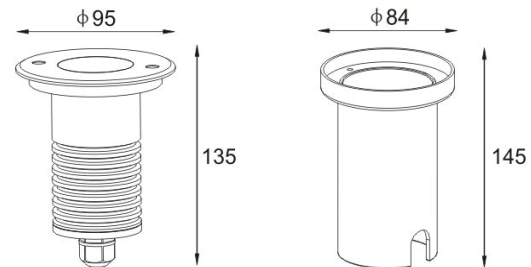

ING-120

5050.-

DIA 120 mm. H 145 mm.

CREE CHIP LED 15W 1320lm

23°

3000K 24Vdc

IP 67

Stainless SUS 316 Cover

Recess Housing Included

Dimmable (0-10V/ Triac) Optional