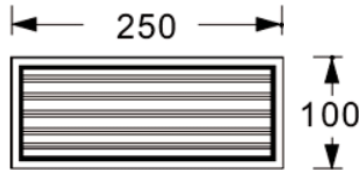

VEGA **2400.-**

DIA 110x250 mm. D 103 mm.

1x E27 MAX. LED 13W

IP 54

Black / Grey

Aluminium body

PC diffuser

FOX **2400.-**

DIA 100x250 mm. D 110 mm.

1x E27 MAX. LED 13W

IP 54

Black

Aluminium body

PC diffuser

VICK **1800.-**

W 110x280 mm. D 85 mm.

1x E27 MAX. LED 13W

IP 54

Black

Aluminium body

PC diffuser

WALL LIGHT