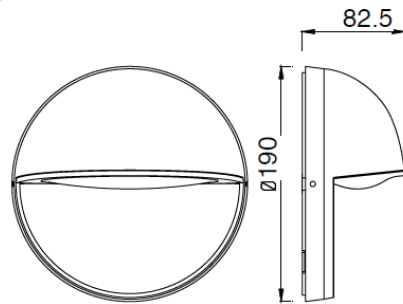

## PRIVE

1800.-

DIA 190 mm. D 82.5 mm.

 LED 10W 499lm

 3000K **IP 54**

- Black
- LED Driver Included
- Aluminium body
- Clear glass cover