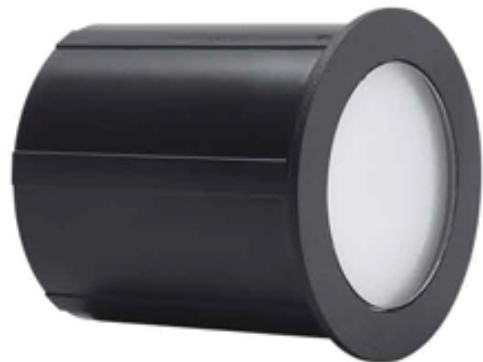

## STEP-ON

1000.-

DIA 65 mm. D 50 mm.

**LED 3W 185lm**

3000K

**IP 65**

- Recessed type
- Sand Black
- LED Driver Included
- Aluminium body
- Box installation included

STEP LIGHT