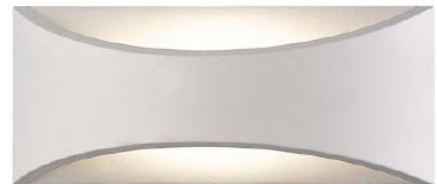

KENNA

2500.-

DIA 90x220 mm. D 80 mm.

LED 6W 375lm

3000K

IP 54

Black

LED Driver Included

Aluminium body