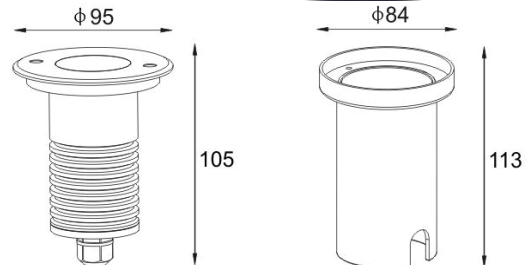

## ING-CRGB

5750.-

DIA 58.5 mm. H 58 mm.

EDISON LED RGB 3x3W 295lm

RGB 24Vdc

IP 67

Stainless SUS 316 Cover  
Recess Housing Included  
Use with RGB Controller

www.speclight.co.th