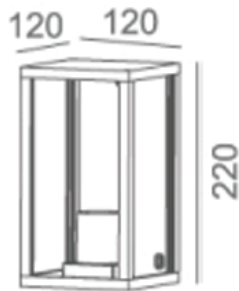

## GRACE

2750.-

DIA 145x240 mm. D 100 mm.

 LED 12W 1080lm

 3000K **IP 54**

- Black
- LED Driver Included
- Aluminium body
- Clear glass cover

WALL LIGHT

**NEW**