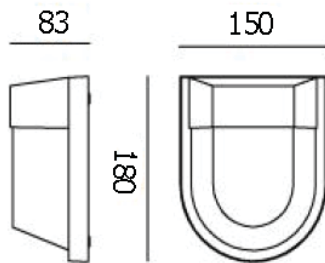

**PIMM** **3500.-**

DIA 180 mm. D 60 mm.

LED 12W 455lm  
3000K **IP 54**

● Black  
Aluminium body

**ZEAL** **1500.-**

DIA 150x180 mm. D 83 mm.

LED 12W 880lm  
3000K **IP 54**

● Black  
Aluminium body  
PC diffuser