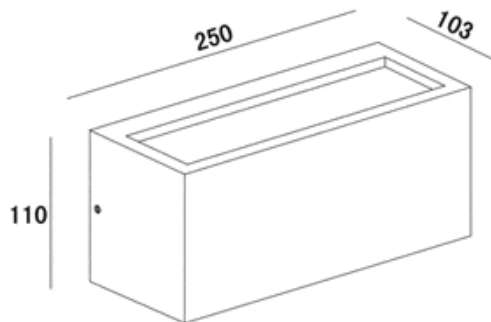

## REXTON

1850.-

DIA 110x250 mm. D 103 mm.

1x E27 MAX. LED 13W

IP 54

- ● Black / Grey
- Aluminium body
- PC diffuser