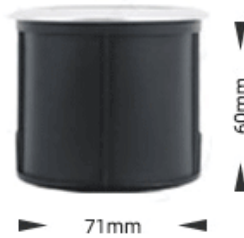

ING-78

2500.-

DIA 78 mm. H 55 mm.

CREE CHIP LED 6W 475lm

3000K 24Vdc

Aluminium 6063 Cover

Recess Housing Included

Honeycomb included

Dimmable (0-10V/ Triac) Optional