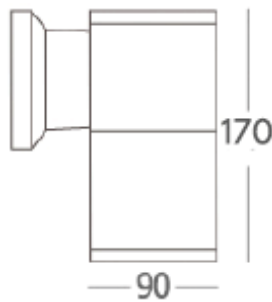

## YORK-R1

1150.-

DIA 90 mm. H 170 mm.

1x E27 MAX. LED 13W

IP 65

- ● Black / Grey
- Aluminium body
- Clear glass cover