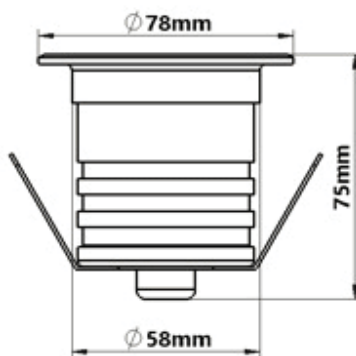

ING-92

3000.-

DIA 78 mm. H 75 mm.

OSRAM CHIP LED 9W 735lm

3000K 24Vdc

Aluminium 6063 Cover

Recess Housing Included

Honeycomb included

Dimmable (0-10V/ Triac) Optional