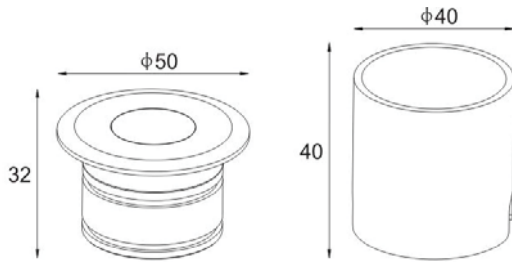

ING-50

2000.-

DIA 50 mm. H 40 mm.

CREE CHIP LED 3W 115lm

10°

25°

3000K 24Vdc

IP 67

Stainless SUS 316 Cover

Recess Housing Included

Dimmable (0-10V/ Triac) Optional

ING-95

3800.-

DIA 95 mm. H 135 mm.

CREE CHIP LED 10W 912lm

23°

3000K 24Vdc

IP 67

Stainless SUS 316 Cover

Recess Housing Included

Dimmable (0-10V/ Triac) Optional