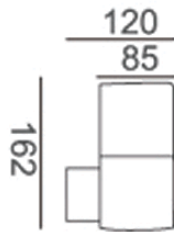

## JACEY-S

1800.-

DIA 270x270 mm D 80 mm.

2x E27 MAX. LED 13W

IP 54

- Black
- Aluminium body
- PC diffuser

WALL LIGHT