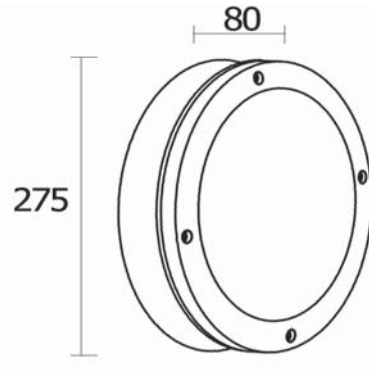

JACEY-R

1800.-

DIA 275 mm. D 80 mm.

2x E27 MAX. LED 13W

IP 54

- Black
- Aluminium body
- PC diffuser