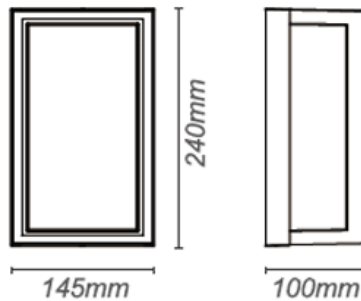

## GRACE

2750.-

DIA 145x240 mm. D 100 mm.

 LED 12W 1080lm

 3000K **IP 54**

- Black
- LED Driver Included
- Aluminium body
- Clear glass cover

WALL LIGHT

**NEW**