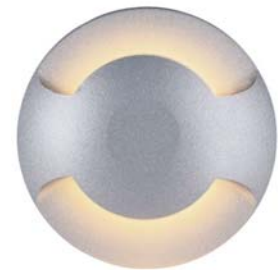

MUSH-R1

1800.-

DIA 58.5 mm. H 58 mm.

CREE CHIP LED 3W 115lm

1-WAY LIGHT ● 3000K 24Vdc

IP 67

Aluminium Cover

Recess Housing Included

Dimmable (0-10V/ Triac) Optional

MUSH-R2

1800.-

DIA 58.5 mm. H 58 mm.

CREE CHIP LED 3W 115lm

2-WAY LIGHT ● 3000K 24Vdc

IP 67

Aluminium Cover

Recess Housing Included

Dimmable (0-10V/ Triac) Optional

MUSH-R4

1800.-

DIA 58.5 mm. H 58 mm.

CREE CHIP LED 3W 115lm

4-WAY LIGHT ● 3000K 24Vdc

IP 67

Aluminium Cover

Recess Housing Included

Dimmable (0-10V/ Triac) Optional

INGROUND LIGHT