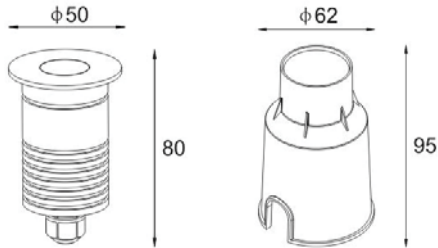

## ING-SRGB

2950.-

DIA 50 mm. H 80 mm.

EDISON LED 3W 130lm

RGB 24Vdc

IP 67

Stainless SUS 316 Cover  
Recess Housing Included  
Use with RGB Controller