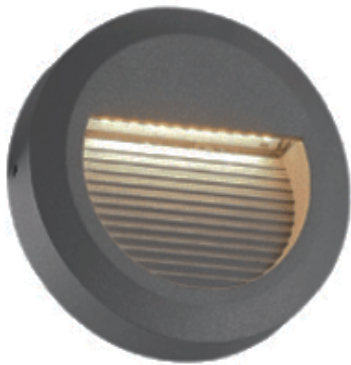

## STEP-OC

1200.-

DIA 110x110 mm. D 102 mm.

 G4x1 Max. 50W  
 Sand black

**IP 55**

-  Recessed type  
Black  
Aluminium body  
Box installation included

STEP LIGHT