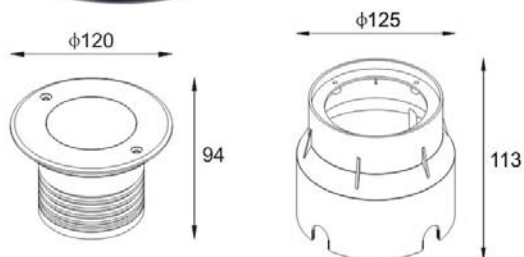

## ING-CRGB

5750.-

DIA 58.5 mm. H 58 mm.

EDISON LED RGB 3x3W 295lm

RGB 24Vdc

IP 67

Stainless SUS 316 Cover  
Recess Housing Included  
Use with RGB Controller

www.speclight.co.th