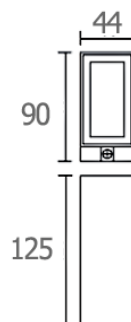

WEE

3000.-

DIA 44x125 mm. D 90 mm.

LED 2x3W 270lm

3000K

IP 54

Black

LED Driver Included

Aluminium body

Clear glass cover