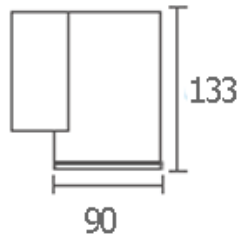

ALYN-R1

1150.-

DIA 90 mm. H 133 mm.

1x GU10 MAX. 50W

IP 65

● ● Black / Grey

Aluminium body

Clear glass cover