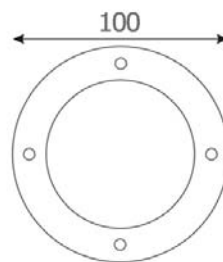

ING-RGU

1500.-

DIA 100 mm. H 105 mm.

1x GU10 MAX. 50W

IP 67

Stainless SUS 304 Cover
Recess Housing Included