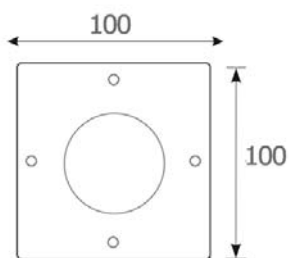

ING-SMR

1500.-

DIA 100x100 mm. H 105 mm.

1x MR16 MAX. 50W

IP 67

Stainless SUS 304 Cover
Recess Housing Included

ING-SGU

1500.-

DIA 100x100 mm. H 105 mm.

1x GU10 MAX. 50W

IP 67

Stainless SUS 304 Cover
Recess Housing Included

INGROUND LIGHT