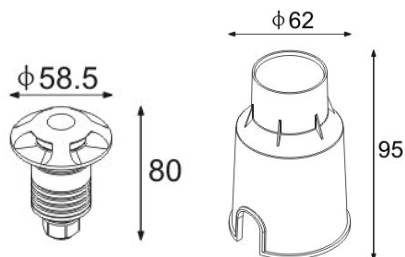

MUSH-R4

1800.-

DIA 58.5 mm. H 58 mm.

CREE CHIP LED 3W 115lm

4-WAY LIGHT ● 3000K 24Vdc

IP 67

Aluminium Cover

Recess Housing Included

Dimmable (0-10V/ Triac) Optional