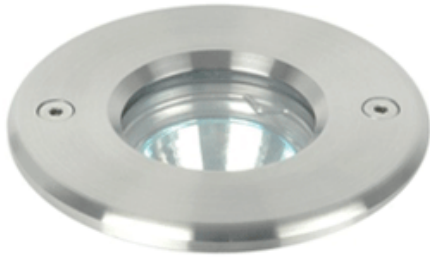

SUW015

4200.-

DIA 101 mm. H 123 mm.

LED MR16x1
Use 12V only

IP 68

- Stainless steel SUS316
  Tempered glass cover
  Use with 12Vdc switching power supply
  Wire 3m.

SUB015

4050.-

DIA 75 mm. H 74 mm.

LED MR16x1
Use 12V only

IP 68

- Stainless steel SUS316
  Tempered glass cover
  Use with 12Vdc switching power supply
  Wire 3m.

UNDERWATER