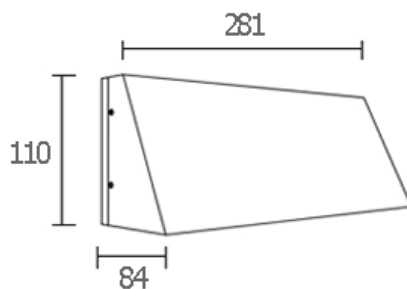

## RAMSEY

1800.-

DIA 110x281 mm. D 84 mm.

1x E27 MAX. LED 13W

IP 54

Black

Aluminium body

Frosted glass diffuser