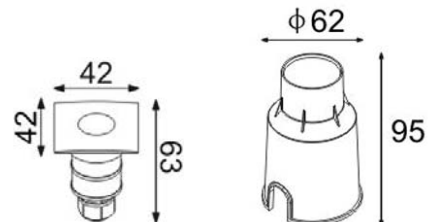

ING-S

1800.-

DIA 42x42 mm. H 63 mm.

CREE CHIP LED 3W 115lm

3000K

Aluminium Cover

Recess Housing Included

LED Driver 700mA Included

Dimmable (0-10V/ Triac) Optional