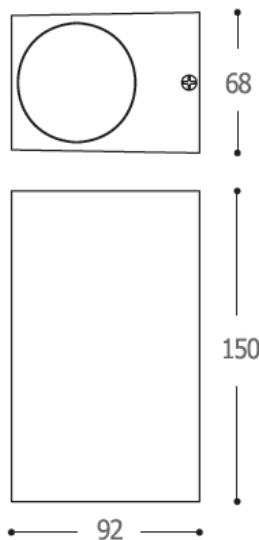

## WATT-S2

1000.-

DIA 68x150 mm. D 92 mm.

2x GU10 MAX. 50W

IP 54

- ● Black / Grey
- Aluminium body
- Clear glass cover

WALL LIGHT