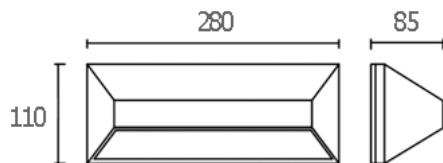

VICK **1800.-**

W 110x280 mm. D 85 mm.

1x E27 MAX. LED 13W

IP 54

Black

Aluminium body

PC diffuser