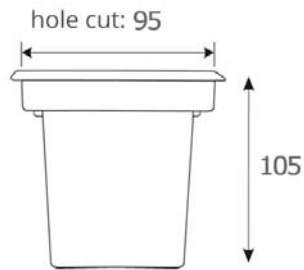

ING-RMR

1500.-

DIA 100 mm. H 105 mm.

1x MR16 MAX. 50W

IP 67

Stainless SUS 304 Cover
Recess Housing Included

ING-RGU

1500.-

DIA 100 mm. H 105 mm.

1x GU10 MAX. 50W

IP 67

Stainless SUS 304 Cover
Recess Housing Included