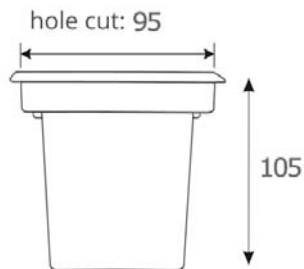

ING-SMR

1500.-

DIA 100x100 mm. H 105 mm.

1x MR16 MAX. 50W

IP 67

Stainless SUS 304 Cover
Recess Housing Included

ING-SGU

1500.-

DIA 100x100 mm. H 105 mm.

1x GU10 MAX. 50W

IP 67

Stainless SUS 304 Cover
Recess Housing Included

INGROUND LIGHT