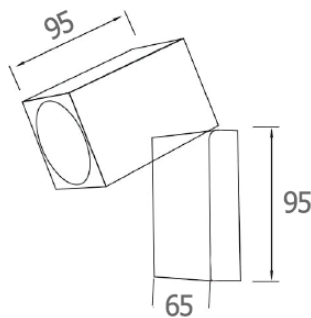

PACO

1000.-

DIA 95x65 mm. H 95 mm.

1x GU10 MAX. 50W

IP 54

Black

Aluminium body

Clear glass cover