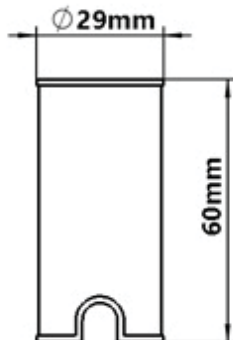

ING-32

2200.-

DIA 32 mm. H 41.5 mm.

CREE CHIP LED 1W 75lm

3000K 24Vdc

- Stainless SUS 304 Cover
- Recess Housing Included
- Honeycomb included
- Dimmable (0-10V/ Triac) Optional

ING-62

2200.-

DIA 62 mm. H 42.5 mm.

OSRAM CHIP LED 3W 115lm

3000K 24Vdc

- Aluminium 6063 Cover
- Recess Housing Included
- Honeycomb included
- Dimmable (0-10V/ Triac) Optional

INGROUND LIGHT