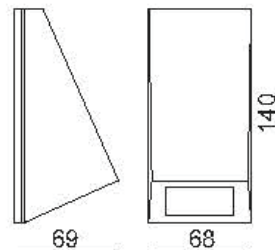

## GLENN

1350.-

DIA 68x140 mm. D 69 mm.

1x GU10 MAX. 50W

IP 54

- Surface mounted type
- Sand Black
- Aluminium body
- Clear glass cover

STEP LIGHT

**STEP-OX****1500.-**