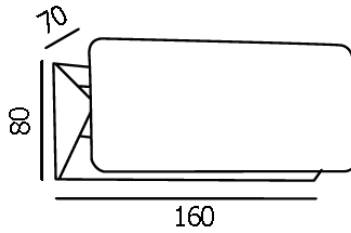

## REBEL

2500.-

DIA 80x160 mm. D 70 mm.

LED 6W 600lm

3000K

IP 54

- Black
- LED Driver Included
- Aluminium body
- Adjustable angle