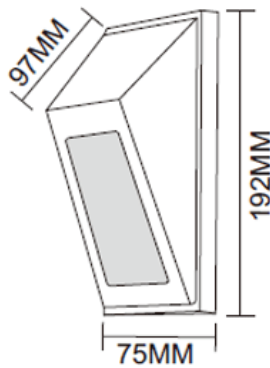

## LINA

2000.-

DIA 75x192 mm. D 97 mm.

LED 10W 650lm

3000K

IP 54

- Black
- Aluminium body
- Clear glass cover

WALL LIGHT