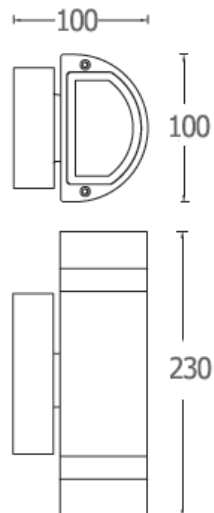

FENIX-S2

1800.-

DIA 100x230 mm. D 1000 mm.

2x GU10 MAX. 50W

IP 54

Black

Aluminium body