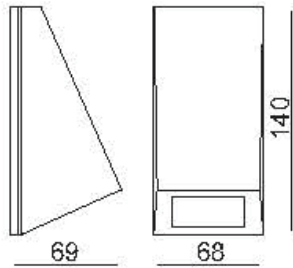

## GLENN

1350.-

DIA 68x140 mm. D 69 mm.

1x GU10 MAX. 50W

IP 54

Black

Aluminium body

Clear glass cover