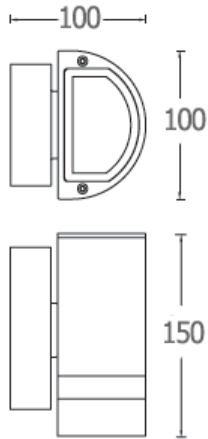

FENIX-S1

1500.-

DIA 100x150 mm. D 100 mm.

1x GU10 MAX. 50W

IP 54

Black

Aluminium body