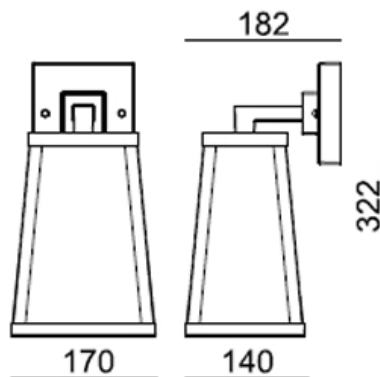

## DIOR

1800.-

DIA 170x322 mm. D 182 mm.

1x E27 MAX. LED 13W

IP 54

Black  
Iron body  
Clear glass diffuser

WALL LIGHT