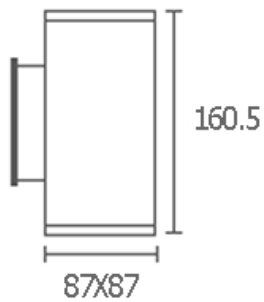

## ALYN-S2

1350.-

DIA 87x87 mm. H 160 mm.

2x GU10 MAX. 50W

IP 65

● ● Black / Grey

Aluminium body

Clear glass cover