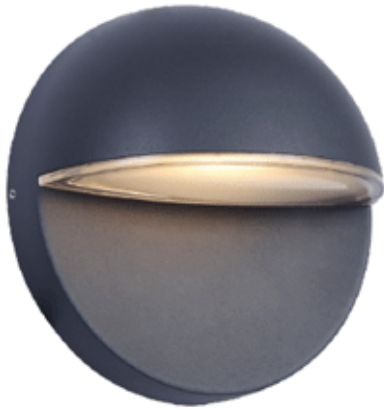

## PRIVE

1800.-

DIA 190 mm. D 82.5 mm.

 LED 10W 499lm

 3000K **IP 54**

- Black
- LED Driver Included
- Aluminium body
- Clear glass cover