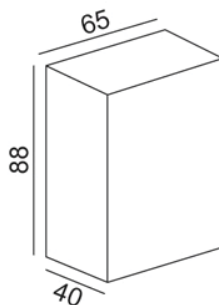

## VERON

2000.-

DIA 65x88 mm. D 40 mm.

 LED 1x3W 270lm

 3000K **IP 54**

- ● Black / Grey
- LED Driver Included
- Aluminium body
- Clear glass cover

WALL LIGHT

**VEGA** **2400.-**