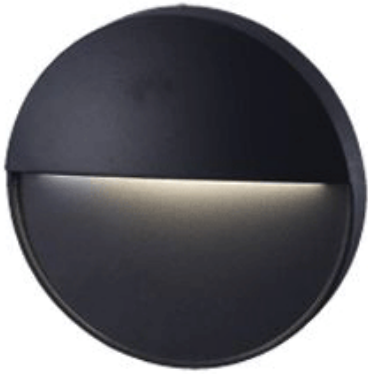

## STEP-R

1500.-

DIA 110 mm. D 25 mm.

LED 4W 160lm

3000K

IP 54

- Surface mounted type
- Black
- LED Driver Included
- Aluminium body