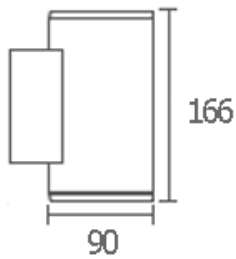

## ALYN-R2

1350.-

DIA 90 mm. H 166 mm.

2x GU10 MAX. 50W

IP 65

● ● Black / Grey

Aluminium body

Clear glass cover