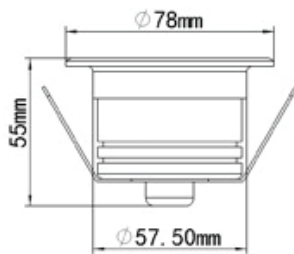

ING-78

2500.-

DIA 78 mm. H 55 mm.

CREE CHIP LED 6W 475lm

3000K 24Vdc

Aluminium 6063 Cover

Recess Housing Included

Honeycomb included

Dimmable (0-10V/ Triac) Optional