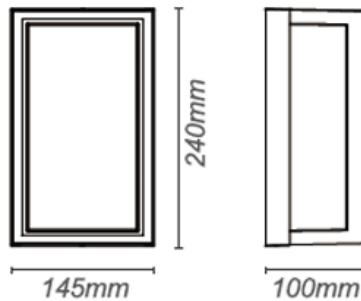

WALL LIGHT

PRIVE

1800.-

DIA 190 mm. D 82.5 mm.

LED 10W 499lm

3000K

IP 54

- Black
- LED Driver Included
- Aluminium body
- Clear glass cover

GRACE

2750.-

DIA 145x240 mm. D 100 mm.

LED 12W 1080lm

3000K

IP 54

- Black
- LED Driver Included
- Aluminium body
- Clear glass cover

WALL LIGHT