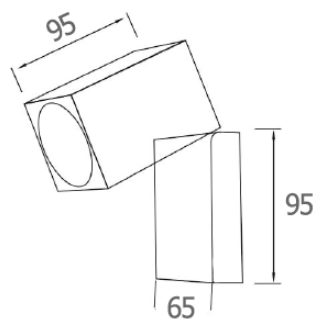

DIA 100x230 mm. D 1000 mm.

2x GU10 MAX. 50W

IP 54

Black

Aluminium body

WALL LIGHT

MIND

1200.-

DIA 95x65 mm. H 95 mm.

1x GU10 MAX. 50W

IP 54

Black

Aluminium body

Clear glass cover

WALL LIGHT

MABEL-R2