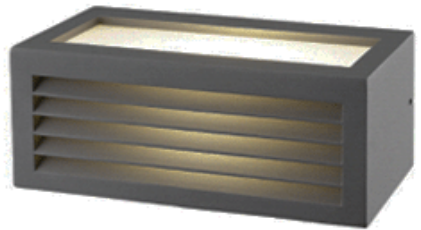

IP 54

- ● Black / Grey
- Aluminium body
- PC diffuser

FOX **2400.-**

DIA 100x250 mm. D 110 mm.

1x E27 MAX. LED 13W

IP 54

- ● Black
- Aluminium body
- PC diffuser

WALL LIGHT