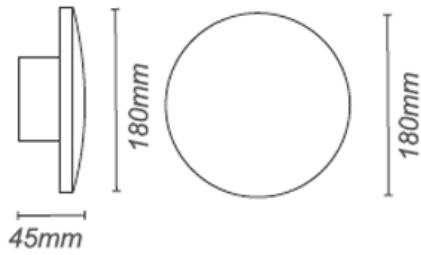

PIMM **3500.-**

DIA 180 mm. D 45 mm.

LED 9W 325lm
3000K **IP 54**

● Black
Aluminium body

ZEAL **1500.-**

DIA 150x180 mm. D 83 mm.

LED 12W 880lm
3000K **IP 54**

● Black
Aluminium body
PC diffuser