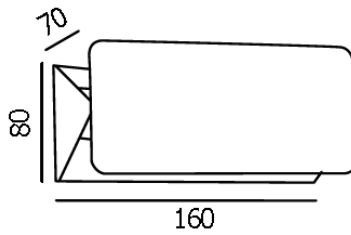

REBEL

2500.-

DIA 80x160 mm. D 70 mm.

LED 6W 600lm

3000K

IP 54

- Black
- LED Driver Included
- Aluminium body
- Adjustable angle