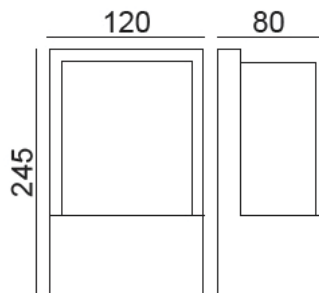

ROCCO

1800.-

DIA 120x245 mm. D 80 mm.

1x E27 MAX. LED 13W

IP 54

Black
Aluminium body
PC diffuser