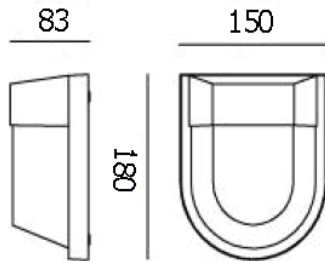

● ● Black / Grey

Aluminium body

Clear glass cover

WALL LIGHT

ALYN-S1

1150.-

DIA 87x87 mm. H 130 mm.

1x GU10 MAX. 50W

1x GU10 MAX. 50W

IP 54

- ● Black / Grey
- Aluminium body
- Clear glass cover

WATT-S2

1000.-

DIA 68x150 mm. D 92 mm.

2x GU10 MAX. 50W

IP 54

DIA 180 mm. D 45 mm.

LED 9W 325lm
3000K **IP 54**

● Black
Aluminium body

ZEAL **1500.-**

DIA 150x180 mm. D 83 mm.

LED 12W 880lm
3000K **IP 54**

● Black
Aluminium body
PC diffuser

REXTON