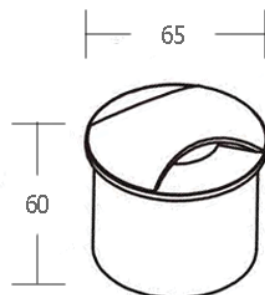

2-WAY LIGHT

3000K

IP 65

Aluminium Cover

Recess Housing Included

LED Driver Included

INGROUND LIGHT

The image features a 5x4 grid of squares. The top row consists of four squares with a light blue-to-white gradient. The second row consists of four squares with a light blue-to-white gradient. The third row consists of four squares with a medium blue-to-white gradient. The fourth row consists of four squares with a medium blue-to-white gradient. The bottom row consists of four squares with a dark blue-to-white gradient. The text "BOLLARD LIGHT" is written in white, bold, italicized capital letters across the bottom row of the grid.