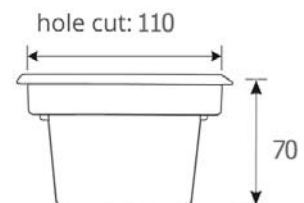

ING-GX53

2000.-

DIA 120 mm. H 70 mm.

1x GX53 MAX. 50W

IP 67

Stainless SUS 304 Cover
Recess Housing Included