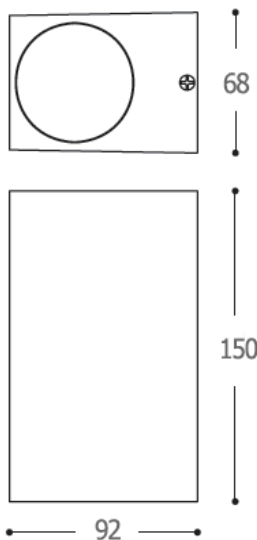

IP 65

● ● Black / Grey

Aluminium body

Clear glass cover

WALL LIGHT

WATT-S1

800.-

DIA 81x68 mm. D 92 mm.

1x GU10 MAX. 50W

IP 54

- ● Black / Grey
- Aluminium body
- Clear glass cover

WATT-S2

1000.-

DIA 68x150 mm. D 92 mm.

2x GU10 MAX. 50W

IP 54

- ● Black / Grey
- Aluminium body
- Clear glass cover

WALL LIGHT

WATT-R1

800.-

DIA 65x78 mm. D 95 mm.

1x GU10 MAX. 50W

IP 54

- ● Black / Grey
- Aluminium body
- Clear glass cover