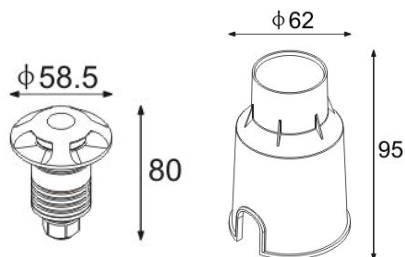

MUSH-R4

1800.-

DIA 58.5 mm. H 58 mm.

CREE CHIP LED 3W 115lm

4-WAY LIGHT ● 3000K 24Vdc

IP 67

Aluminium Cover

Recess Housing Included

Dimmable (0-10V/ Triac) Optional