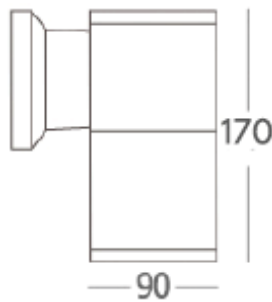

WALL LIGHT

YORK-R1

1150.-

DIA 90 mm. H 170 mm.

1x E27 MAX. LED 13W

IP 65

- ● Black / Grey
- Aluminium body
- Clear glass cover

YORK-R2

1350.-

DIA 90 mm. H 280 mm.

2x E27 MAX. LED 13W

IP 65

- ● Black / Grey
- Aluminium body
- Clear glass cover

WALL LIGHT

YORK-S1

1150.-