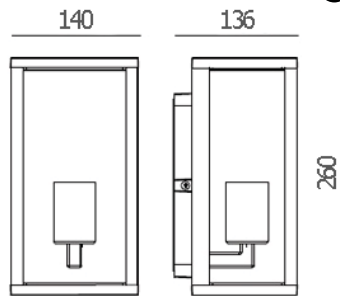

IP 54

Black
Aluminium body
Frosted glass diffuser

WALL LIGHT

CAMEO

1800.-

DIA 140x260 mm. D 136 mm.

1x E27 MAX. LED 13W

IP 54

Black
Iron body
Clear glass diffuser

DIOR

1800.-

DIA 170x322 mm. D 182 mm.

1x E27 MAX. LED 13W

IP 54

Black
Iron body
Clear glass diffuser

CARTER