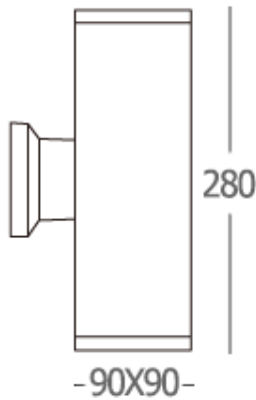

WALL LIGHT

YORK-R1

1150.-

DIA 90 mm. H 170 mm.

1x E27 MAX. LED 13W

IP 65

- ● Black / Grey
- Aluminium body
- Clear glass cover

YORK-R2

1350.-

DIA 90 mm. H 280 mm.

2x E27 MAX. LED 13W

IP 65

- ● Black / Grey
- Aluminium body
- Clear glass cover

WALL LIGHT

YORK-S1

1150.-

DIA 90x90 mm. H 190 mm.

1x E27 MAX. LED 13W

IP 65

- ● Black / Grey
- Aluminium body
- Clear glass cover

YORK-S2

1350.-

DIA 90x90 mm. H 280 mm.

2x E27 MAX. LED 13W