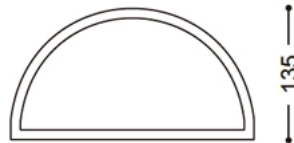

RANDI

1500.-

DIA 120x249 mm. H 135 mm.

2x E27 MAX. LED 13W

IP 54

Black
Aluminium body
PC diffuser