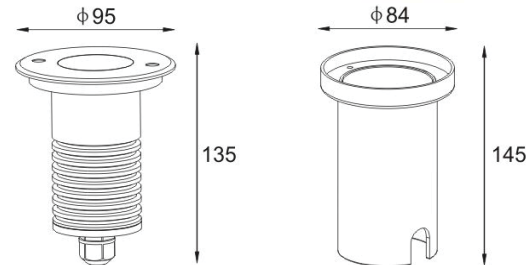

ING-120

5050.-

DIA 120 mm. H 145 mm.

- Stainless SUS 316 Cover
- Recess Housing Included
- Dimmable (0-10V/ Triac) Optional