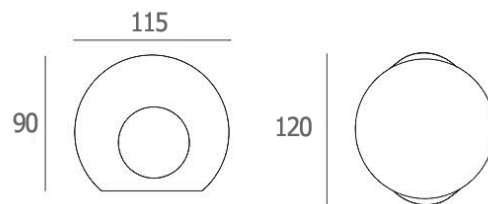

MABEL-R2

2000.-

DIA 120x115 mm. D 90 mm.

LED 2x3W
3000K IP 54

- Black
  LED Driver Included
  Aluminium body