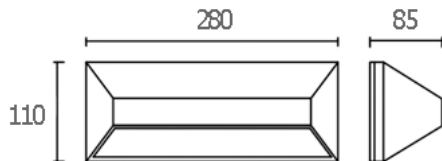

VICK **1800.-**

W 110x280 mm. D 85 mm.

1x E27 MAX. LED 13W

IP 54

- ● Black
- Aluminium body
- PC diffuser

JACEY-R

1800.-

DIA 275 mm. D 80 mm.