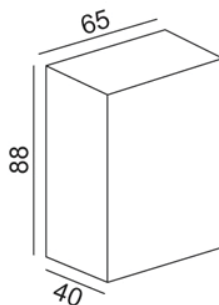

WALL LIGHT

PRIVE

1800.-

DIA 190 mm. D 82.5 mm.

LED 10W 499lm

3000K

IP 54

- Black
- LED Driver Included
- Aluminium body
- Clear glass cover