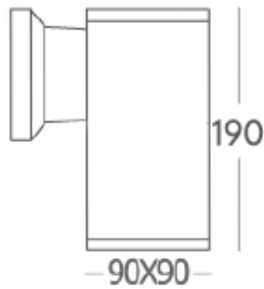

WALL LIGHT

YORK-R1

1150.-

DIA 90 mm. H 170 mm.

1x E27 MAX. LED 13W

IP 65

- ● Black / Grey
- Aluminium body
- Clear glass cover

YORK-R2

1350.-

DIA 90 mm. H 280 mm.

2x E27 MAX. LED 13W

IP 65

- ● Black / Grey
- Aluminium body
- Clear glass cover

WALL LIGHT

YORK-S1

1150.-

DIA 90x90 mm. H 190 mm.

1x E27 MAX. LED 13W

IP 65

- ● Black / Grey
- Aluminium body
- Clear glass cover

YORK-S2

1350.-

DIA 90x90 mm. H 280 mm.

2x E27 MAX. LED 13W