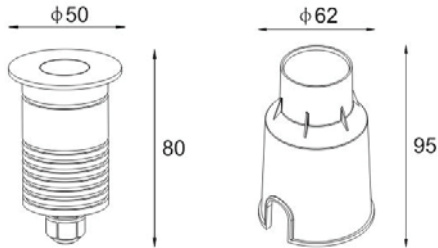

ING-SRGB

2950.-

DIA 50 mm. H 80 mm.

EDISON LED 3W 130lm

RGB 24Vdc

IP 67

- Stainless SUS 316 Cover
- Recess Housing Included
- Use with RGB Controller

ING-CWW

3500.-

DIA 120 mm. H 94 mm.

CREE CHIP LED 3x2W 320lm

3000K 24Vdc

IP 67

- Stainless SUS 316 Cover
- Recess Housing Included
- Dimmable (0-10V/ Triac) Optional