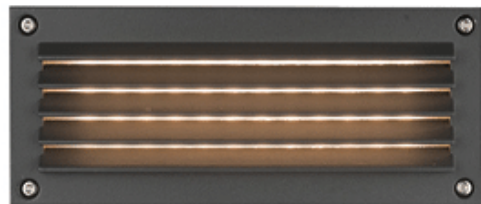

2000.-

DIA 82x192 mm. D 101 mm.

LED 10W 650lm

3000K

IP 65

- Recessed type
- Black
- LED Driver Included
- Aluminium body
- Box installation included

STEP LIGHT

The image features a 5x4 grid of squares. The top row consists of four squares with a light blue-to-white gradient. The second row consists of four squares with a medium blue-to-white gradient. The third row consists of four squares with a medium blue-to-white gradient. The fourth row consists of four squares with a medium blue-to-white gradient. The bottom row consists of four squares with a dark blue-to-white gradient. The text 'INGROUND LIGHT' is written in white, bold, italicized capital letters across the bottom row of the grid.