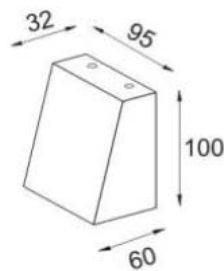

RAMON

3000.-

DIA 95x100 mm. D 60 mm.

LED 3x1W 368lm

3000K **IP 65**

- Black
- LED Driver Included
- Aluminium body
- Clear glass cover