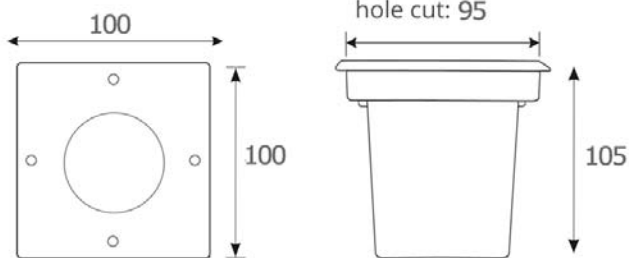

1500.-

DIA 100x100 mm. H 105 mm.

1x MR16 MAX. 50W

IP 67

- Stainless SUS 304 Cover
Recess Housing Included

ING-SGU

1500.-

DIA 100x100 mm. H 105 mm.