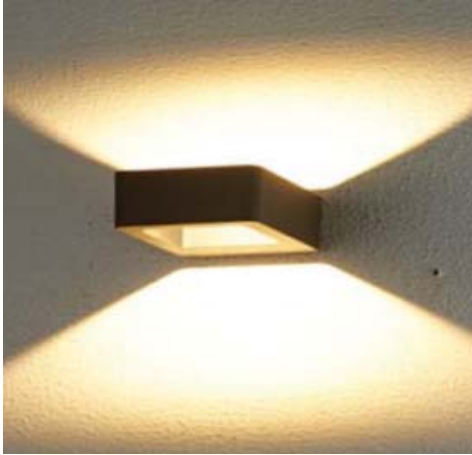

LED Driver Included

Aluminium body

WALL LIGHT

SCOTT **2150.-**

DIA 45x120 mm. D 145 mm.

LED 6W 268lm
3000K **IP 54**

- Black
- LED Driver Included
- Aluminium body

SAM **2000.-**