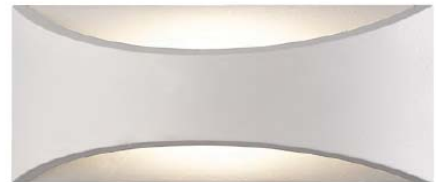

KENNA

2500.-

DIA 90x220 mm. D 80 mm.

LED 6W 375lm

3000K

IP 54

Black

LED Driver Included

Aluminium body