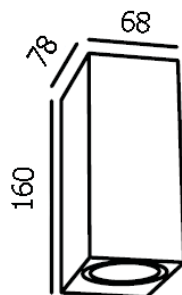

DIA 68x160 mm. D 78 mm.

LED 2x6W 2x490lm

3000K

IP 54

- Black
- LED Driver Included
- Aluminium body
- Clear glass cover

WALL LIGHT

MAKI-R1

1150.-