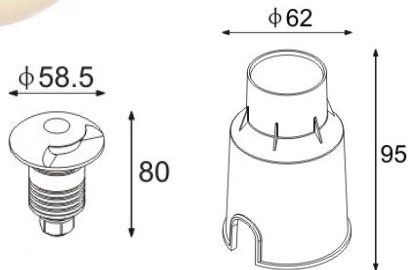

MUSH-R1

1800.-

DIA 58.5 mm. H 58 mm.

CREE CHIP LED 3W 115lm

1-WAY LIGHT ● 3000K 24Vdc

IP 67

Aluminium Cover

Recess Housing Included

Dimmable (0-10V/ Triac) Optional

MUSH-R2

1800.-

DIA 58.5 mm. H 58 mm.

CREE CHIP LED 3W 115lm

2-WAY LIGHT ● 3000K 24Vdc

IP 67

Aluminium Cover

Recess Housing Included

Dimmable (0-10V/ Triac) Optional