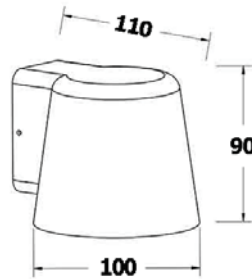

DIA 100x230 mm. D 1000 mm.

2x GU10 MAX. 50W

IP 54

Black

Aluminium body

WALL LIGHT

MIND

1200.-

DIA 100 mm. H 90 mm.

1x GU10 MAX. 50W

IP 54

Black

Aluminium body

Clear glass cover

PACO

1000.-