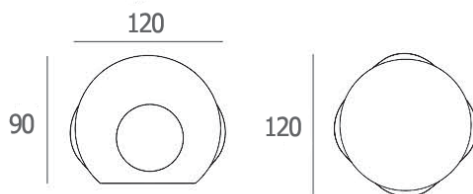

MABEL-R4

2250.-

DIA 120 mm. D 90 mm.

LED 4x1W
3000K IP 54

- Black
  LED Driver Included
  Aluminium body