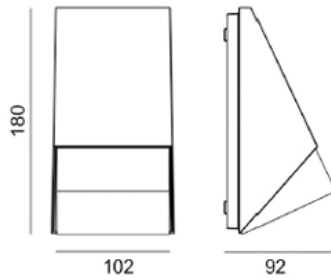

GLATO

2000.-

DIA 102x180 mm. D 92 mm.

1x GU10 MAX. 50W

IP 54

- Surface mounted type
- Black
- Aluminium body
- PC diffuser