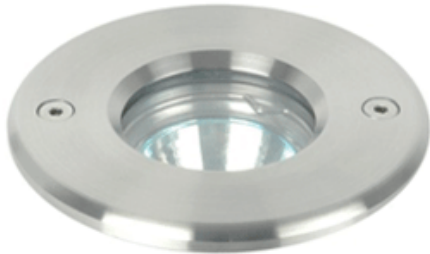

SUW015

4200.-

DIA 101 mm. H 123 mm.

LED MR16x1
Use 12V only

IP 68

- Stainless steel SUS316
  Tempered glass cover
  Use with 12Vdc switching power supply
  Wire 3m.

SUB015

4050.-

DIA 75 mm. H 74 mm.

LED MR16x1
Use 12V only

IP 68

- Stainless steel SUS316
  Tempered glass cover
  Use with 12Vdc switching power supply
  Wire 3m.

UNDERWATER