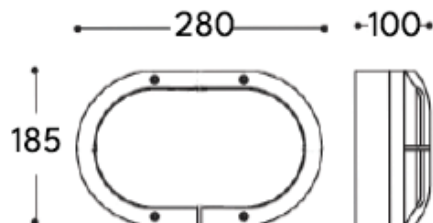

RISTON

1500.-

DIA 185x280 mm. D 100 mm.

1x E27 MAX. LED 13W

IP 54

- Black
- Aluminium body
- PC diffuser