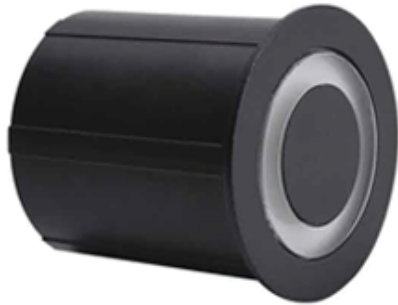

DIA 75x170 mm. D 53 mm.

LED 5W 370lm

3000K

IP 65

- Recessed type
- Black
- LED Driver Included
- Aluminium body
- Box installation included

STEP LIGHT

STEP-OM

1000.-