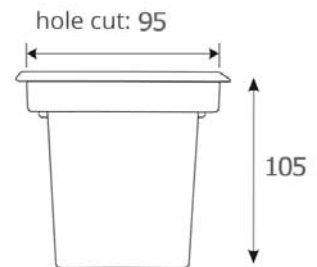

ING-RGU

1500.-

DIA 100 mm. H 105 mm.

1x GU10 MAX. 50W

IP 67

Stainless SUS 304 Cover
Recess Housing Included