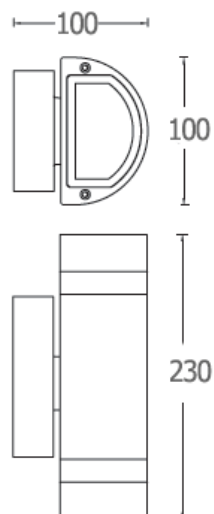

● ● Black / Grey

Aluminium body

Clear glass cover

WALL LIGHT

ALYN-S1

1150.-

DIA 87x87 mm. H 130 mm.

1x GU10 MAX. 50W

1x GU10 MAX. 50W

IP 54

- ● Black / Grey
- Aluminium body
- Clear glass cover

WATT-S2

1000.-

DIA 68x150 mm. D 92 mm.

2x GU10 MAX. 50W

IP 54

DIA 100x230 mm. D 1000 mm.

2x GU10 MAX. 50W

IP 54

Black

Aluminium body

WALL LIGHT

MIND

1200.-