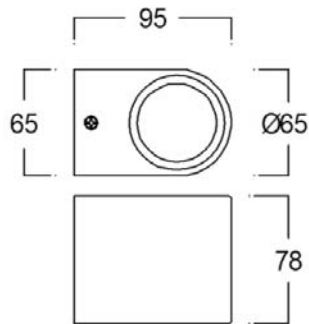

1x GU10 MAX. 50W

IP 54

- ● Black / Grey
- Aluminium body
- Clear glass cover

WATT-S2

1000.-

DIA 68x150 mm. D 92 mm.

2x GU10 MAX. 50W

IP 54

- ● Black / Grey
- Aluminium body
- Clear glass cover

WALL LIGHT

WATT-R1

800.-

DIA 65x78 mm. D 95 mm.

1x GU10 MAX. 50W

IP 54

- ● Black / Grey
- Aluminium body
- Clear glass cover

DIA 100x230 mm. D 1000 mm.

2x GU10 MAX. 50W

IP 54

Black

Aluminium body

WALL LIGHT

MIND

1200.-