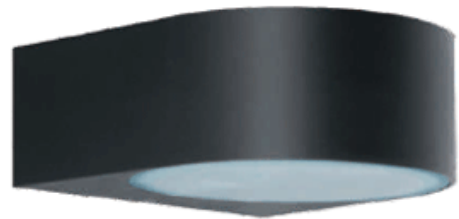

IP 54

Black
Aluminium body
Frosted glass diffuser

WALL LIGHT

CAMEO

1800.-

DIA 140x260 mm. D 136 mm.

1x E27 MAX. LED 13W

IP 54