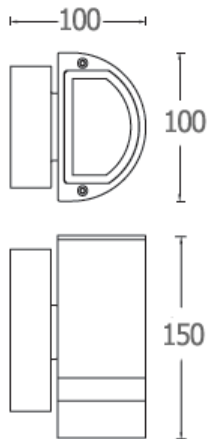

● ● Black / Grey

Aluminium body

Clear glass cover

WALL LIGHT

ALYN-S1

1150.-

DIA 87x87 mm. H 130 mm.

1x GU10 MAX. 50W

1x GU10 MAX. 50W

IP 54

- ● Black / Grey
- Aluminium body
- Clear glass cover

WATT-S2

1000.-

DIA 68x150 mm. D 92 mm.

2x GU10 MAX. 50W

IP 54

1500.-

DIA 100x150 mm. D 100 mm.

1x GU10 MAX. 50W

IP 54

Black

Aluminium body

FENIX-S2

1800.-

DIA 100x230 mm. D 1000 mm.

2x GU10 MAX. 50W

IP 54

Black

Aluminium body

WALL LIGHT

MIND

1200.-