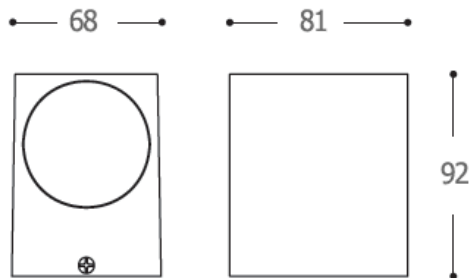

WATT-S1

800.-

DIA 81x68 mm. D 92 mm.

1x GU10 MAX. 50W

IP 54

- ● Black / Grey
- Aluminium body
- Clear glass cover