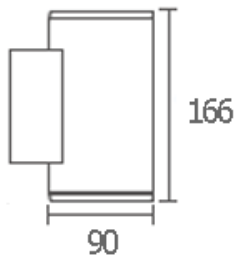

IP 65

- ● Black / Grey
- Aluminium body
- Clear glass cover

WALL LIGHT

ALYN-R1

1150.-

DIA 90 mm. H 133 mm.

1x GU10 MAX. 50W

IP 65

● ● Black / Grey

Aluminium body

Clear glass cover

ALYN-R2

1350.-

DIA 90 mm. H 166 mm.

2x GU10 MAX. 50W

IP 65

● ● Black / Grey

Aluminium body

Clear glass cover

WALL LIGHT

ALYN-S1

1150.-

DIA 87x87 mm. H 130 mm.

1x GU10 MAX. 50W