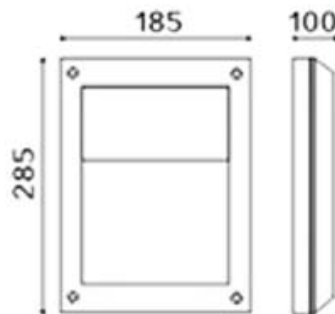

WALL LIGHT

RITA

1500.-

DIA 185x285 mm. D 100 mm.

1x E27 MAX. LED 13W

IP 54

- Black
- Aluminium body
- PC diffuser

RISTON