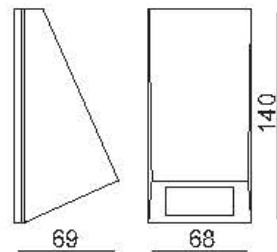

- Surface mounted type
- Black
- Aluminium body
- PC diffuser

GLENN

1350.-

DIA 68x140 mm. D 69 mm.

1x GU10 MAX. 50W

IP 54

- Surface mounted type
- Black
- Aluminium body
- Clear glass cover

STEP LIGHT