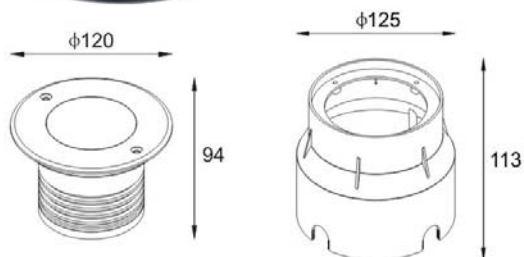

ING-CRGB

5750.-

DIA 58.5 mm. H 58 mm.

EDISON LED RGB 3x3W 295lm

RGB 24Vdc

IP 67

- Stainless SUS 316 Cover
- Recess Housing Included
- Use with RGB Controller