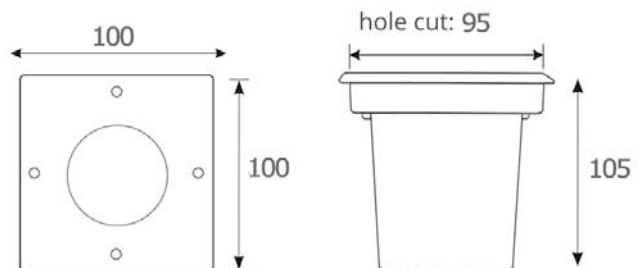

INGROUND LIGHT