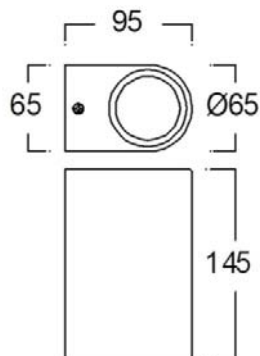

- ● Black / Grey
- Aluminium body
- Clear glass cover

WALL LIGHT

WATT-R1

800.-

DIA 65x78 mm. D 95 mm.

1x GU10 MAX. 50W

IP 54

- ● Black / Grey
- Aluminium body
- Clear glass cover

WATT-R2

1000.-

DIA 65x145 mm. D 95 mm.

2x GU10 MAX. 50W

IP 54

- ● Black / Grey
- Aluminium body
- Clear glass cover

WALL LIGHT

FENIX-S1

DIA 100x230 mm. D 1000 mm.

2x GU10 MAX. 50W

IP 54

Black

Aluminium body

WALL LIGHT

MIND

1200.-