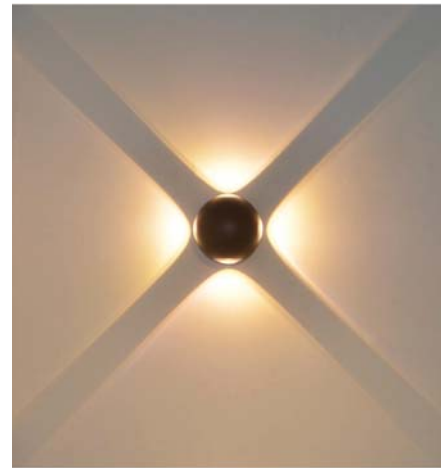

MABEL-R4

2250.-

DIA 120 mm. D 90 mm.

LED 4x1W
3000K IP 54

- Black
  LED Driver Included
  Aluminium body