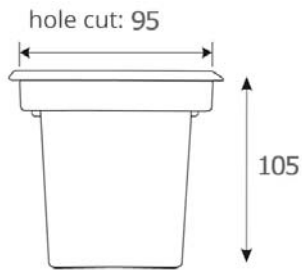

ING-RMR

1500.-

DIA 100 mm. H 105 mm.

1x MR16 MAX. 50W

IP 67

Stainless SUS 304 Cover
Recess Housing Included

ING-RGU

1500.-

DIA 100 mm. H 105 mm.

1x GU10 MAX. 50W

IP 67

Stainless SUS 304 Cover
Recess Housing Included