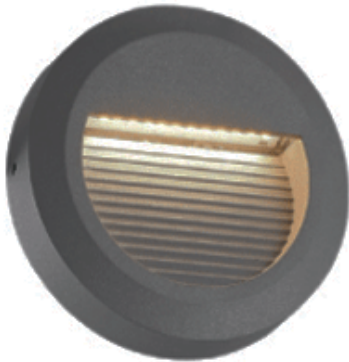

IP 54

Black

Aluminium body

Clear glass cover

WALL LIGHT

GALLY-R

1000.-

DIA 110 mm. D 26 mm.