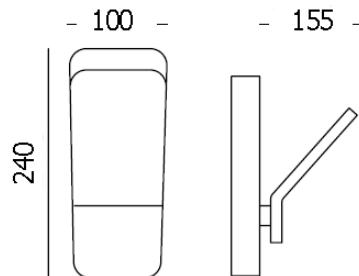

2000.-

DIA 100x240 mm. D 155 mm.

LED 6W 600lm

3000K

IP 54

- Black
- LED Driver Included
- Aluminium body

WALL LIGHT

ELLY-1

2000.-

DIA 68x100 mm. D 78 mm.

LED 6W 490lm

3000K

IP 54

- Black
- LED Driver Included
- Aluminium body
- Clear glass cover

ELLY-2

3500.-