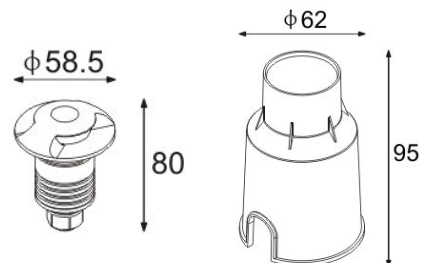

MUSH-R1

1800.-

DIA 58.5 mm. H 58 mm.

CREE CHIP LED 3W 115lm

1-WAY LIGHT ● 3000K 24Vdc

IP 67

Aluminium Cover

Recess Housing Included

Dimmable (0-10V/ Triac) Optional

MUSH-R2

1800.-

DIA 58.5 mm. H 58 mm.

CREE CHIP LED 3W 115lm

2-WAY LIGHT ● 3000K 24Vdc

IP 67

Aluminium Cover

Recess Housing Included

Dimmable (0-10V/ Triac) Optional

MUSH-R4

1800.-

DIA 58.5 mm. H 58 mm.

CREE CHIP LED 3W 115lm

4-WAY LIGHT ● 3000K 24Vdc

IP 67

Aluminium Cover

Recess Housing Included

Dimmable (0-10V/ Triac) Optional

INGROUND LIGHT