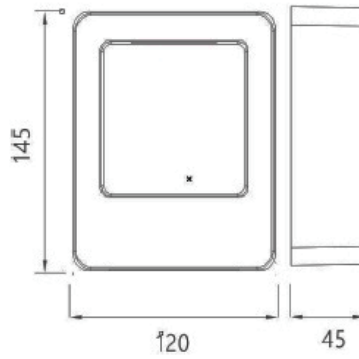

 GU10x1 Max.50W
Sand black

IP 54

 Fixed
Aluminium Body
Clear glass cover

DOWNLIGHT

A 5x4 grid of squares. The top row is white, and the bottom row is dark blue. The colors transition from white at the top to dark blue at the bottom, with intermediate shades of light blue, medium blue, and teal. The text 'WALL LIGHT' is written in white, bold, italicized capital letters in the bottom right corner of the grid.

DIA 90x90 mm. H 190 mm.

1x E27 MAX. LED 13W

IP 65

- ● Black / Grey
- Aluminium body
- Clear glass cover

YORK-S2

1350.-

DIA 90x90 mm. H 280 mm.

2x E27 MAX. LED 13W

1x GU10 MAX. 50W

IP 54

- ● Black / Grey
- Aluminium body
- Clear glass cover

WATT-S2

1000.-

DIA 68x150 mm. D 92 mm.

2x GU10 MAX. 50W

IP 54

LED Driver Included

Aluminium body

WALL LIGHT

SCOTT **2150.-**

DIA 45x120 mm. D 145 mm.

LED 6W 268lm
3000K **IP 54**

- Black
- LED Driver Included
- Aluminium body

SAM **2000.-**