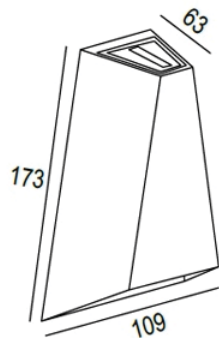

Black / Grey

LED Driver Included

Aluminium body

Clear glass cover

WEE

3000.-

DIA 44x125 mm. D 90 mm.

LED 2x3W 270lm