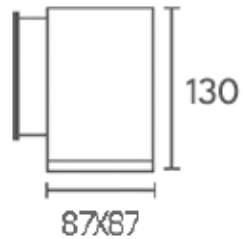

ALYN-S1

1150.-

DIA 87x87 mm. H 130 mm.

1x GU10 MAX. 50W

IP 65

● ● Black / Grey

Aluminium body

Clear glass cover

ALYN-S2

1350.-

DIA 87x87 mm. H 160 mm.

2x GU10 MAX. 50W

IP 65

● ● Black / Grey

Aluminium body

Clear glass cover