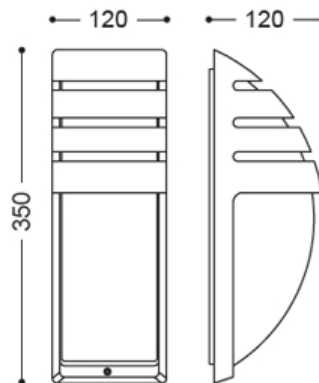

1x GU10 MAX. 50W

IP 54

- ● Black / Grey
- Aluminium body
- Clear glass cover

WATT-S2

1000.-

DIA 68x150 mm. D 92 mm.

2x GU10 MAX. 50W

IP 54

1x E27 MAX. LED 13W

IP 54

Black
Aluminium body
PC diffuser

RIO

1500.-

DIA 120x350 mm. D 120 mm.

1x E27 MAX. LED 13W

Black
Aluminium body
PC diffuser