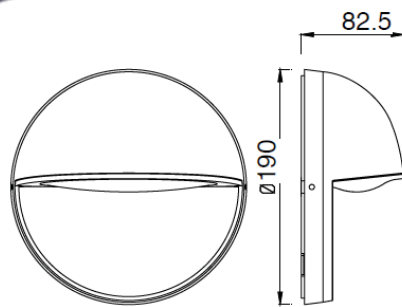

 E27x1 Max. 60W
Sand black

IP 54

 Fixed
Aluminium Body
Clear glass cover

HUGO-S

1800.-

DIA 110x110 mm. H 160 mm.

 E27x1 Max. 60W
Sand black

IP 54

WALL LIGHT

PRIVE

1800.-

DIA 190 mm. D 82.5 mm.

LED 10W 499lm

3000K

IP 54

- Black
- LED Driver Included
- Aluminium body
- Clear glass cover

GRACE

2750.-

DIA 145x240 mm. D 100 mm.

LED 12W 1080lm

3000K

IP 54

- Black
- LED Driver Included
- Aluminium body
- Clear glass cover

WALL LIGHT