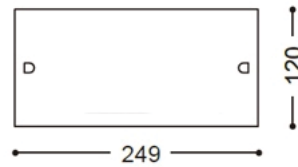

RANDI

1500.-

DIA 120x249 mm. H 135 mm.

2x E27 MAX. LED 13W

IP 54

Black
Aluminium body
PC diffuser