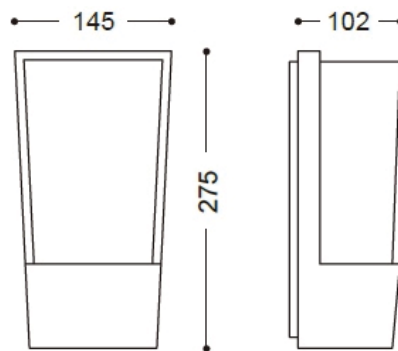

ROMA

1650.-

DIA 145x275 mm. D 102 mm.

1x E27 MAX. LED 13W

IP 54

Black

Aluminium body

PC diffuser