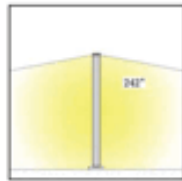

DIA 80x120 mm. H 650 mm.

LED 10W 755lm

3000K

IP 65

Black

LED Driver Included

Aluminium body

BOLLARD LIGHT