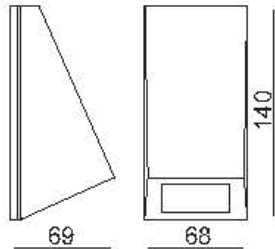

Black

Aluminium body

Clear glass cover

LINA

2000.-

DIA 75x192 mm. D 97 mm.

LED 10W 650lm

3000K