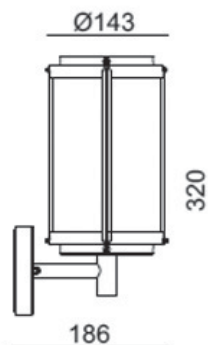

IP 54

Black
Aluminium body
Frosted glass diffuser

WALL LIGHT

CAMEO

1800.-

DIA 140x260 mm. D 136 mm.

1x E27 MAX. LED 13W

IP 54

Black
Iron body
Clear glass diffuser

DIOR

1800.-

DIA 170x322 mm. D 182 mm.

1x E27 MAX. LED 13W

IP 54

Black
Iron body
Clear glass diffuser

CARTER

2000.-

DIA 143x320 mm. D 186 mm.

1x E27 MAX. LED 13W

IP 54

Black
Aluminium body
Clear glass diffuser

VEGA **2400.-**

DIA 110x250 mm. D 103 mm.

1x E27 MAX. LED 13W