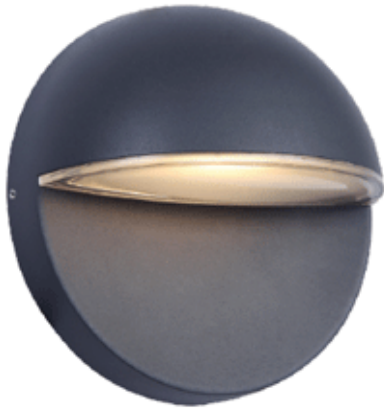

Aluminium body

Clear glass cover

TAG-2S

3250.-

DIA 100x136 mm. D 56 mm.

LED 2x6W 2x270lm

3000K

IP 65

 3000K **IP 65**

- Black
- LED Driver Included
- Aluminium body
- Clear glass cover

VERON

2000.-

DIA 65x88 mm. D 40 mm.

 LED 1x3W 270lm

 3000K **IP 54**

- ● Black / Grey
- LED Driver Included
- Aluminium body
- Clear glass cover

WALL LIGHT

PRIVE

1800.-

DIA 190 mm. D 82.5 mm.

LED 10W 499lm

3000K

IP 54

- Black
- LED Driver Included
- Aluminium body
- Clear glass cover