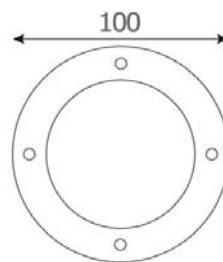

ING-RGU

1500.-

DIA 100 mm. H 105 mm.

1x GU10 MAX. 50W

IP 67

Stainless SUS 304 Cover
Recess Housing Included