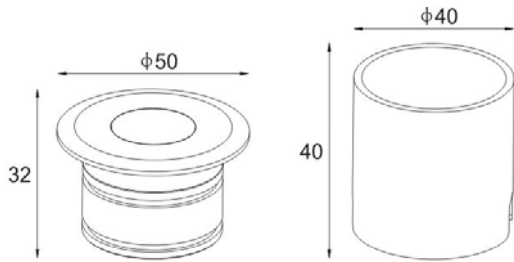

ING-50

2000.-

DIA 50 mm. H 40 mm.

- Stainless SUS 316 Cover
- Recess Housing Included
- Dimmable (0-10V/ Triac) Optional

ING-95

3800.-

DIA 95 mm. H 135 mm.

- Stainless SUS 316 Cover
- Recess Housing Included
- Dimmable (0-10V/ Triac) Optional