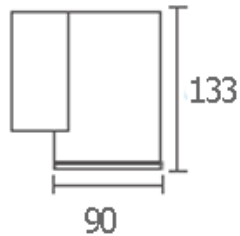

ALYN-R1

1150.-

DIA 90 mm. H 133 mm.

1x GU10 MAX. 50W

IP 65

● ● Black / Grey

Aluminium body

Clear glass cover