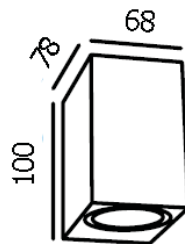

2000.-

DIA 68x100 mm. D 78 mm.

LED 6W 490lm

3000K

IP 54

- Black
- LED Driver Included
- Aluminium body
- Clear glass cover

ELLY-2

3500.-