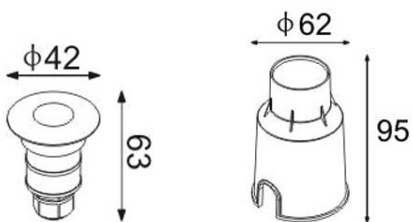

ING-R

1800.-

DIA 42 mm. H 63 mm.

CREE CHIP LED 3W 115lm
 3000K

- Aluminium Cover
- Recess Housing Included
- LED Driver 700mA Included
- Dimmable (0-10V/ Triac) Optional