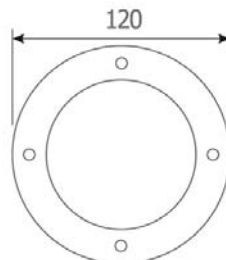

ING-GX53

2000.-

DIA 120 mm. H 70 mm.

1x GX53 MAX. 50W

IP 67

Stainless SUS 304 Cover
Recess Housing Included