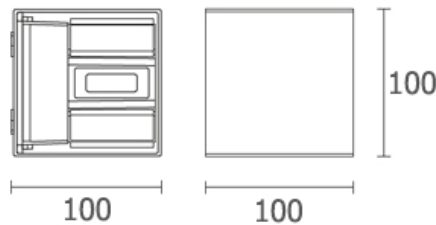

SCOTT **2150.-**

DIA 45x120 mm. D 145 mm.

LED 6W 268lm
3000K **IP 54**

- Black
- LED Driver Included
- Aluminium body

SAM **2000.-**

DIA 100x100 mm. D 100 mm.

LED 2x3W 430lm
3000K **IP 65**

- ● Black
- LED Driver Included
- Aluminium body

WALL LIGHT