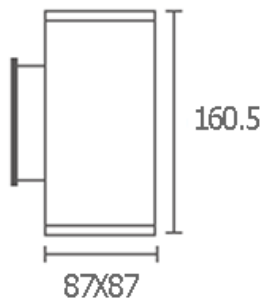

● ● Black / Grey

Aluminium body

Clear glass cover

WALL LIGHT

ALYN-S1

1150.-

DIA 87x87 mm. H 130 mm.

1x GU10 MAX. 50W

IP 65

● ● Black / Grey

Aluminium body

Clear glass cover

ALYN-S2

1350.-

DIA 87x87 mm. H 160 mm.

2x GU10 MAX. 50W

IP 65

● ● Black / Grey

Aluminium body

Clear glass cover

WALL LIGHT

WATT-S1

800.-

DIA 81x68 mm. D 92 mm.