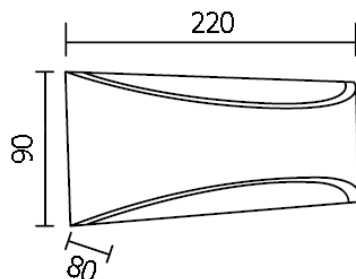

KENNA

2500.-

DIA 90x220 mm. D 80 mm.

LED 6W 375lm

3000K

IP 54

Black

LED Driver Included

Aluminium body