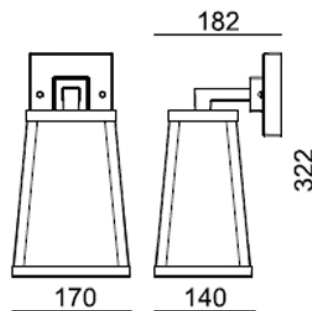

IP 54

Black
Aluminium body
Frosted glass diffuser

WALL LIGHT

CAMEO

1800.-

DIA 140x260 mm. D 136 mm.

1x E27 MAX. LED 13W

IP 54

Black
Iron body
Clear glass diffuser

DIOR

1800.-

DIA 170x322 mm. D 182 mm.

1x E27 MAX. LED 13W

IP 54

Black
Iron body
Clear glass diffuser

CARTER