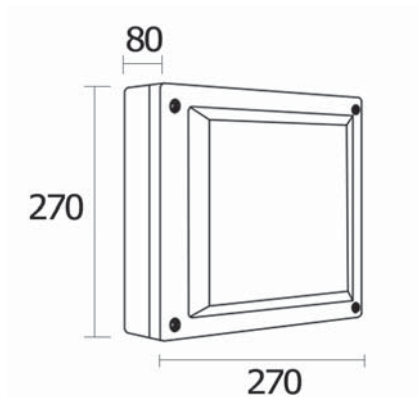

JACEY-S

1800.-

DIA 270x270 mm D 80 mm.

2x E27 MAX. LED 13W

IP 54

- Black
- Aluminium body
- PC diffuser