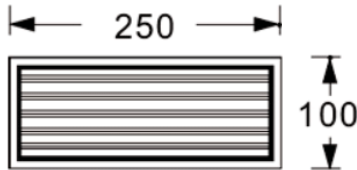

VEGA **2400.-**

DIA 110x250 mm. D 103 mm.

1x E27 MAX. LED 13W

IP 54

- ● Black / Grey
- Aluminium body
- PC diffuser

FOX **2400.-**

DIA 100x250 mm. D 110 mm.

1x E27 MAX. LED 13W

IP 54

- ● Black
- Aluminium body
- PC diffuser

WALL LIGHT

VICK **1800.-**

W 110x280 mm. D 85 mm.

1x E27 MAX. LED 13W

IP 54

- ● Black
- Aluminium body
- PC diffuser