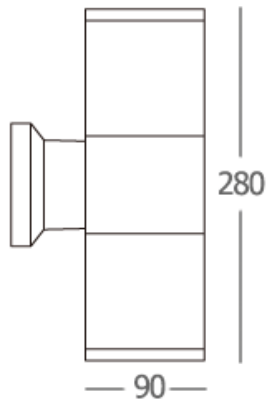

WALL LIGHT

YORK-R1

1150.-

DIA 90 mm. H 170 mm.

1x E27 MAX. LED 13W

IP 65

- ● Black / Grey
- Aluminium body
- Clear glass cover

YORK-R2

1350.-

DIA 90 mm. H 280 mm.

2x E27 MAX. LED 13W

IP 65

- ● Black / Grey
- Aluminium body
- Clear glass cover

WALL LIGHT

YORK-S1

1150.-

DIA 90x90 mm. H 190 mm.

1x E27 MAX. LED 13W

IP 65

- ● Black / Grey
- Aluminium body
- Clear glass cover

YORK-S2

1350.-

DIA 90x90 mm. H 280 mm.

2x E27 MAX. LED 13W

IP 65

- ● Black / Grey
- Aluminium body
- Clear glass cover

WALL LIGHT

ALYN-R1

1150.-

DIA 90 mm. H 133 mm.

1x GU10 MAX. 50W

IP 65