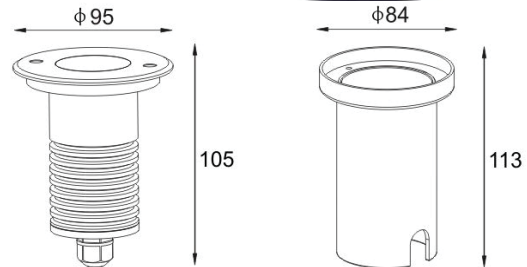

ING-SRGB

2950.-

DIA 50 mm. H 80 mm.

EDISON LED 3W 130lm

RGB 24Vdc

IP 67

- Stainless SUS 316 Cover
- Recess Housing Included
- Use with RGB Controller

ING-CWW

3500.-

DIA 120 mm. H 94 mm.

CREE CHIP LED 3x2W 320lm

3000K 24Vdc

IP 67

- Stainless SUS 316 Cover
- Recess Housing Included
- Dimmable (0-10V/ Triac) Optional

ING-CRGB

5750.-

DIA 58.5 mm. H 58 mm.

EDISON LED RGB 3x3W 295lm

RGB 24Vdc

IP 67

- Stainless SUS 316 Cover
- Recess Housing Included
- Use with RGB Controller

www.speclight.co.th

INGROUND LIGHT