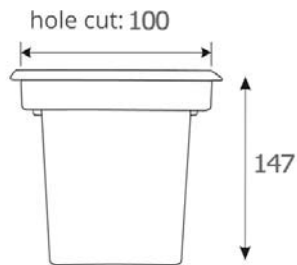

ING-ADJ

2500.-

DIA 110 mm. H 147 mm.

1x GU10 MAX. 50W

IP 67

ADJUSTABLE

Stainless SUS 304 Cover
Recess Housing Included