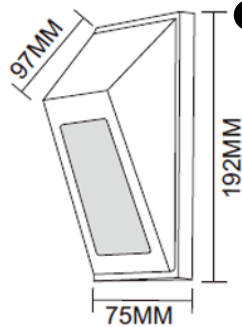

LINA

2000.-

DIA 75x192 mm. D 97 mm.

LED 10W 650lm

3000K

IP 54

Black

Aluminium body

Clear glass cover