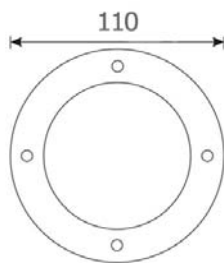

ING-ADJ

2500.-

DIA 110 mm. H 147 mm.

1x GU10 MAX. 50W

IP 67

ADJUSTABLE

Stainless SUS 304 Cover
Recess Housing Included