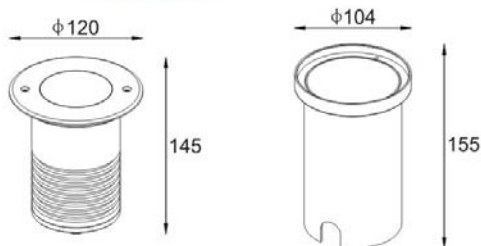

ING-120

5050.-

DIA 120 mm. H 145 mm.

- Stainless SUS 316 Cover
- Recess Housing Included
- Dimmable (0-10V/ Triac) Optional