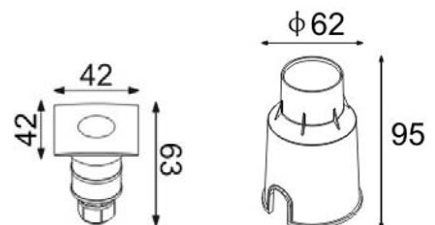

DIA 42x42 mm. H 63 mm.

 **CREE CHIP LED 3W 115lm**
   3000K 

- Aluminium Cover
- Recess Housing Included
- LED Driver 700mA Included
- Dimmable (0-10V/ Triac) Optional

ING-50

2000.-

DIA 50 mm. H 40 mm.

- Stainless SUS 316 Cover
- Recess Housing Included
- Dimmable (0-10V/ Triac) Optional