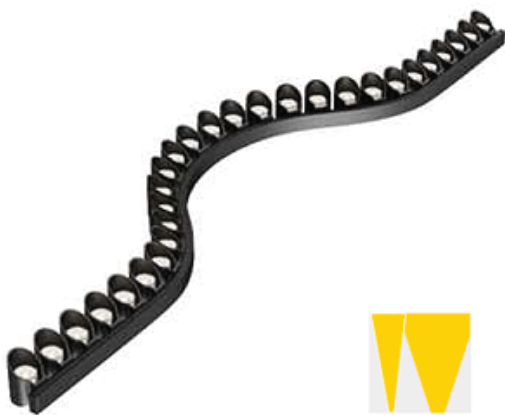

FITT

12000.-

DIA : 1200 X Ø37.5 X 55 mm.

LED 24V 45W
20°x40° 3000K

IP 66

Black
Aluminium body