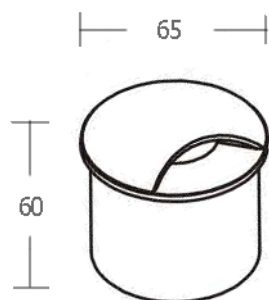

RISE-R1

1800.-

DIA 65 mm. H 60 mm.

LED 3W 85lm

1-WAY LIGHT

3000K

IP 65

Aluminium Cover

Recess Housing Included

LED Driver Included

RISE-R2

1800.-

DIA 65 mm. H 60 mm.

LED 3W 85lm

2-WAY LIGHT

3000K

IP 65

Aluminium Cover

Recess Housing Included

LED Driver Included