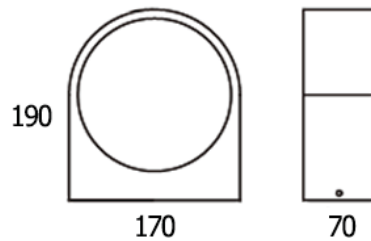

IP 54

Black
Aluminium body
Frosted glass diffuser

WALL LIGHT

CAMEO

1800.-

DIA 140x260 mm. D 136 mm.

1x E27 MAX. LED 13W

IP 54