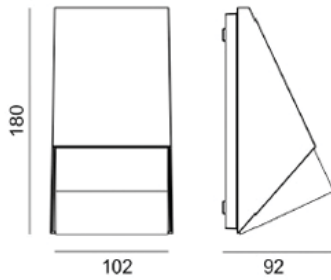

GLATO

2000.-

DIA 102x180 mm. D 92 mm.

1x GU10 MAX. 50W

IP 54

Black

Aluminium body

PC diffuser

GLENN

1350.-

DIA 68x140 mm. D 69 mm.

1x GU10 MAX. 50W

IP 54

Black

Aluminium body

Clear glass cover

LINA

2000.-

DIA 75x192 mm. D 97 mm.

LED 10W 650lm

3000K

IP 54

Black

Aluminium body

Clear glass cover

WALL LIGHT